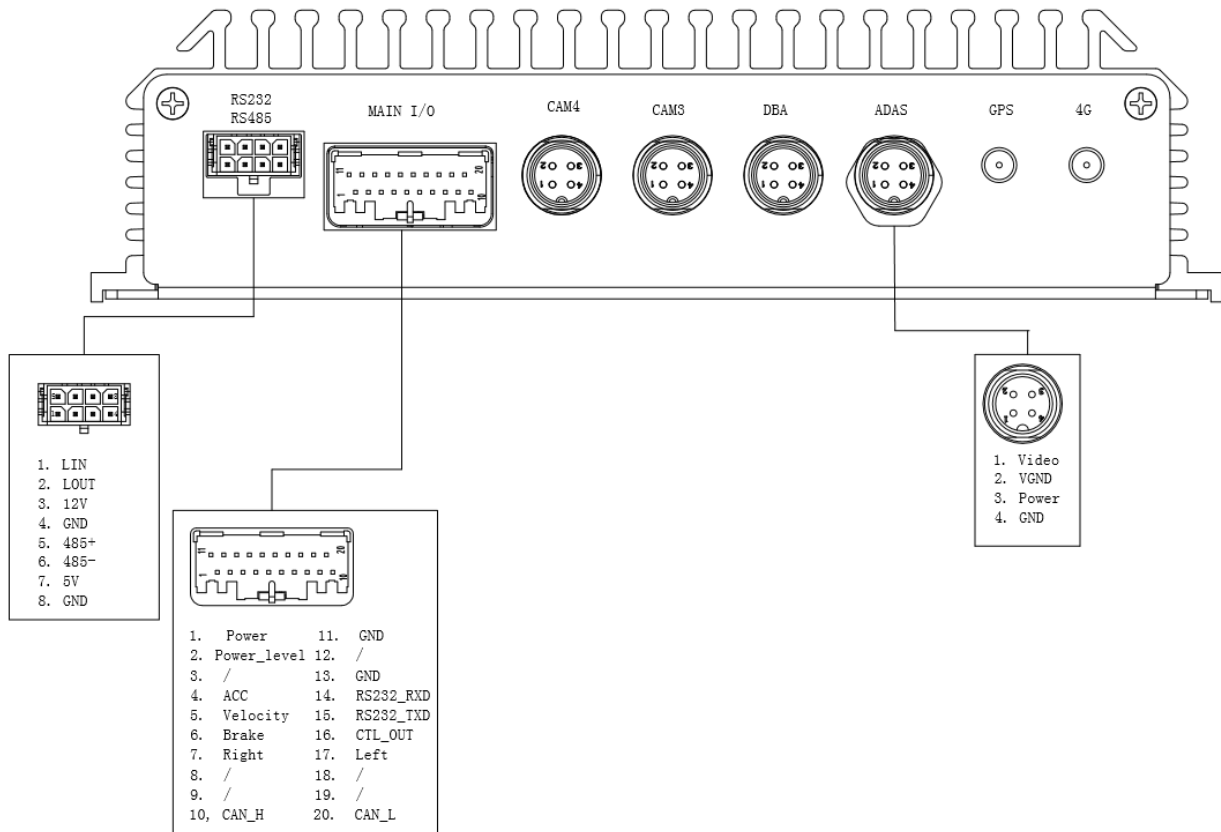

## AE-AC1130-A(GA)(4T) Advanced Driving Assistant System

## Specifications

<b>Model</b>	<b>AE-AC1130-A(GA)(4T)</b>
<b>Parameter</b>	
<b>Intelligent chip</b>	FPGA+DSP
<b>Speaker</b>	in x1
<b>Microphone</b>	in x1
<b>GPS</b>	GPS / BEIDOU
<b>Mobile network</b>	GSM/CDMA/WCDMA/TD-SCDMA/TDD-LTE/FDD-LTE
<b>Video</b>	Supporting alarm event recording and storage, H.264 format
<b>Image</b>	Supporting alarm event capture and storage, JPG format
<b>System</b>	Linux
<b>Interfaces</b>	
<b>Main harness interface</b>	Power, CAN, ACC, Turn signal, Brake signal, Speed signal, Ethernet x1, RS232 x1
<b>Camera interface</b>	M12 Air Plug x4
<b>SD card interface</b>	Standard SD card interface x2
<b>USB interface</b>	TYPE-A interface x1, USB 3.0
<b>RS485 interface</b>	Support x1