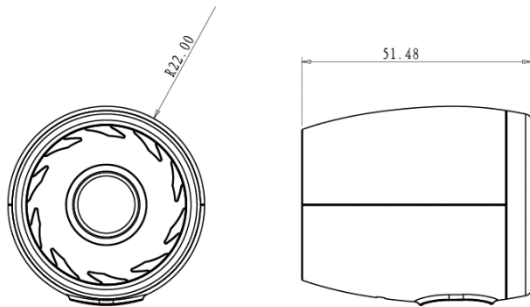

Dimensions