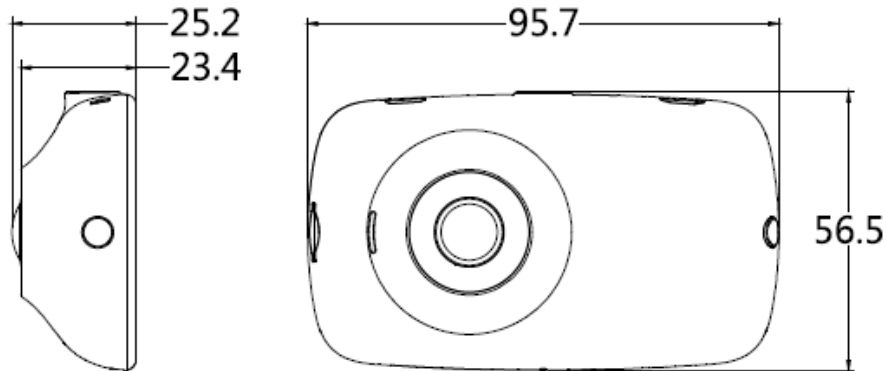

### Key Features

- Up to 1080P full HD camera, 180° fisheye super wide angle
- IPS full view touch panel
- Built-in WIFI module and WIFI AP function supported
- Built-in G-Sensor module, support video recording linkage at car crash or strong vibration (Linkage video record can be configured be no-overwritten )
- SD card for video recording, up to 128GB (Overwriting supported )
- Phone App: live view, record playback and parameter configuration
- Shrinkage video: Connect the katalobar and turn into parking monitor mode without running in 15min,this mode will down the frame automatically
- Easy installation and user friendly, plug and play (Automatically recording after power on )
- Low power consumption and high performance

## Specifications

<b>Dashboard Camera</b>	
Camera Resolution	1080P(1920*1080)
View Angle	180° fisheye , support front correction
Recording Resolution	1080P@25fps ( default ), 720P@25fps
Video Compression	H.264
Picture Format	JPEG
OSD Overlay	Date, time,
Screen	3 inch, resolution: 960*480
Storage	1 TF card, up to 128GB
Communication module	WIFI,
Sensor	Built-in G-sensor,
<b>Interfaces</b>	
USB port	1 USB2.0
Audio	Built-in MIC and speaker
<b>General</b>	
Working Temperature/Humidity	-10°C to 60°C (14°F to 140°F), Humidity 95% or less (non-condensing)
Power Supply	5VDC 2A
Power Consumption	MAX. 2W
Dimension	95.7mm×25.2mm×56.5mm
Weight	Approx. 105g

## Dimensions