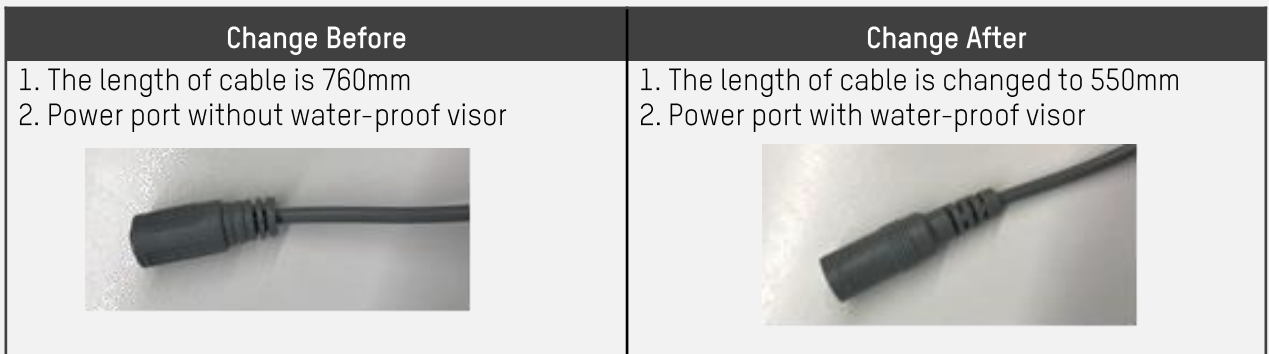

Description of Change