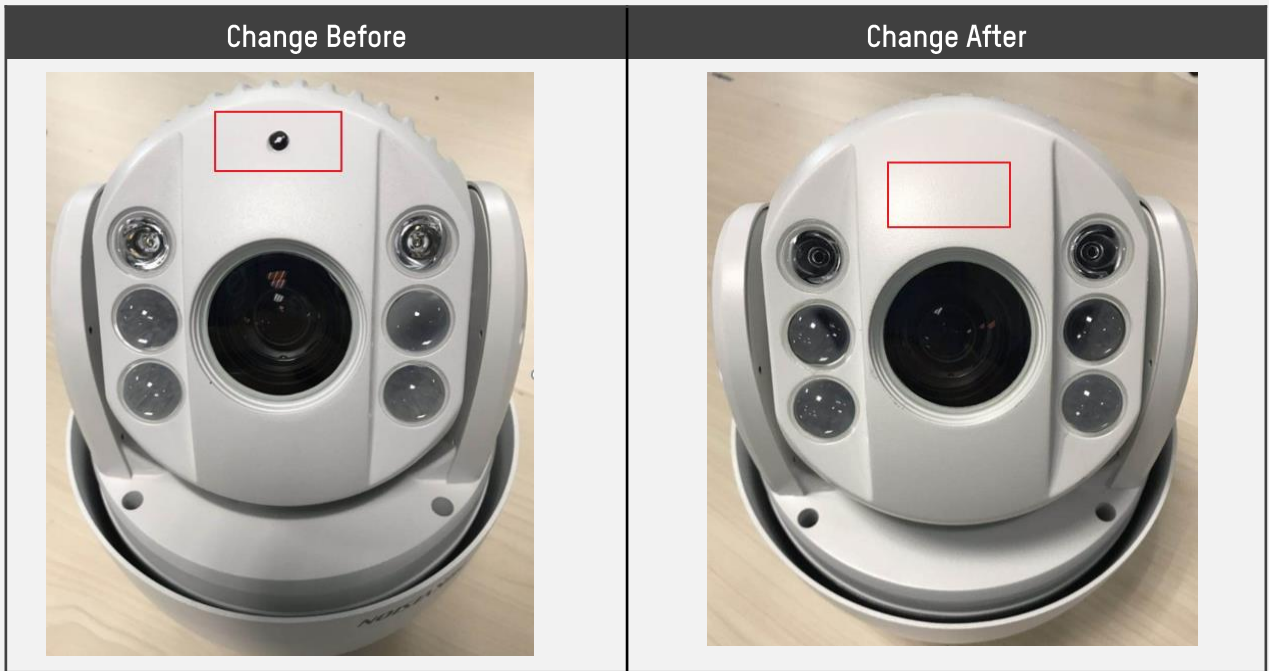

You can also download the design tool from official website of Hikvision:

<https://www.hikvision.com/en/Support/Downloads/Tools>

Hik Design Tool

### DS-2DE72XXIW PTZ Camera

**Reason of Change**

Upgrade product implementation

**Description of Change**

The photo resistor is removed from the hardware, and the related functions are implemented by software