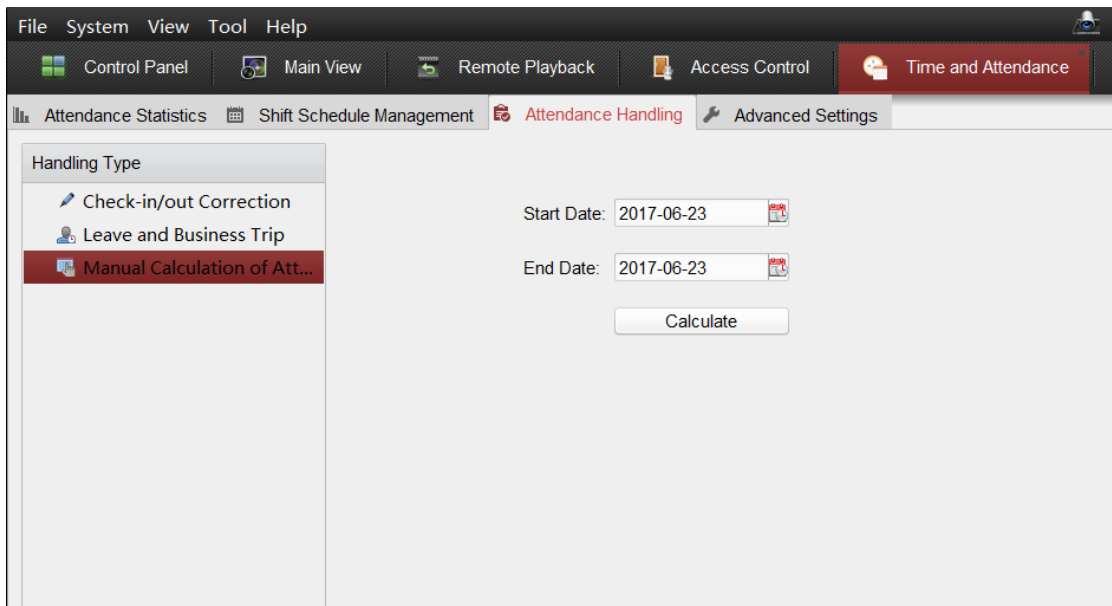

## V2.6.1.11 Key Updates

1. Support manual calculation of attendance according to custom time period.

Figure 1

2. Added 7 pieces of attendance reports.

Figure 2