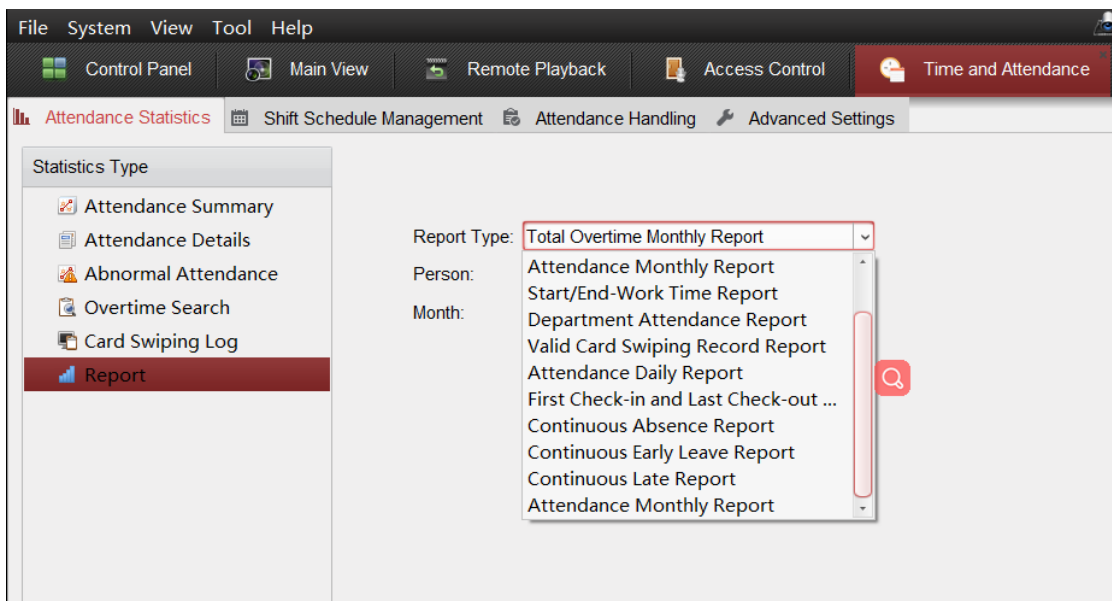

## V2.6.1.11 Key Updates

1. Support manual calculation of attendance according to custom time period.

Figure 1

2. Added 7 pieces of attendance reports.

Figure 2

### 3. Support “apply changes” of permission.

Figure 3

4. Support detailed information prompt when applied failed.
5. Fixed lots of same event searched after card swiping frequently.
6. Fixed the card permission cannot be deleted.
7. Fixed the card was been used but the card was added successfully actually.
8. Fixed the fingerprint re-bind to another card but still uploading the original card number.