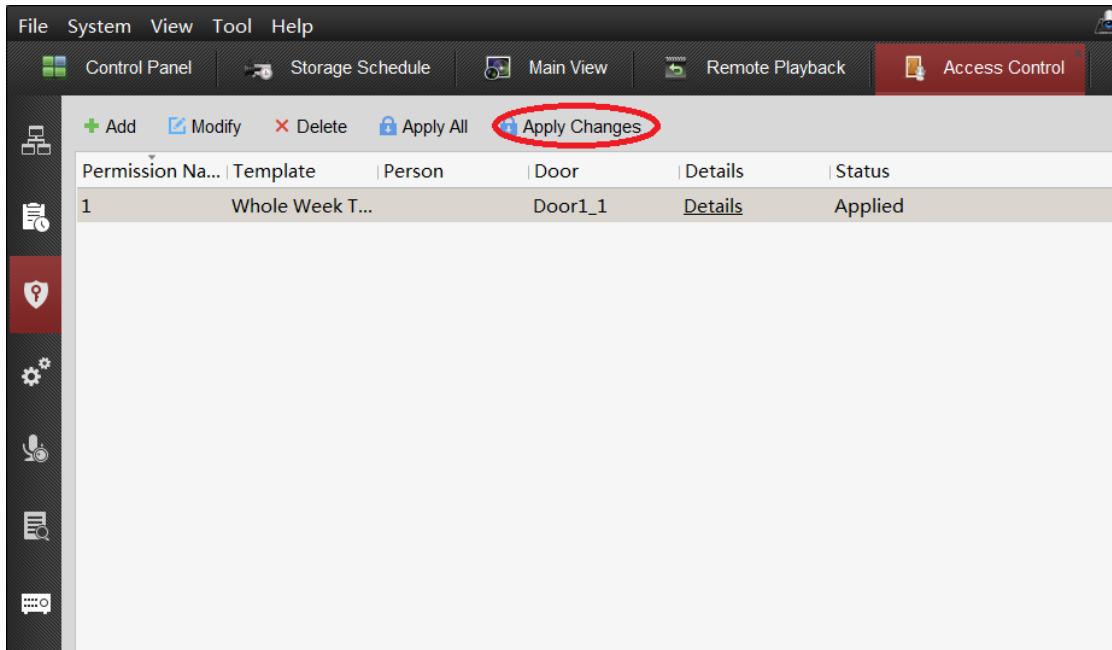

### 3. Support “apply changes” of permission.

Figure 3

4. Support detailed information prompt when applied failed.
5. Fixed lots of same event searched after card swiping frequently.
6. Fixed the card permission cannot be deleted.
7. Fixed the card was been used but the card was added successfully actually.
8. Fixed the fingerprint re-bind to another card but still uploading the original card number.