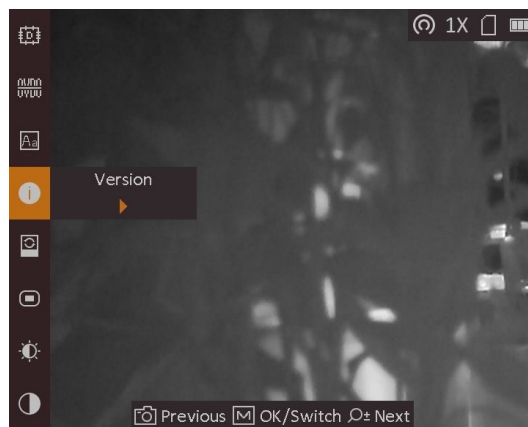

## V5.4.24 Key Updates

1. Scene Mode changes from Winter Mode and Summer Mode to Jungle Mode and Recognition Mode, TS01 and TS03 series have this two new modes. Jungle Mode is more suitable for hunting because of the highlight function of small objects, while Recognition Mode improves photo layered so that the object edge is more distinct. Hold  button to get into menu, then select  as Jungle Mode or  as Recognition Mode.
2. UI improvement, added the floating name on the UI menu.