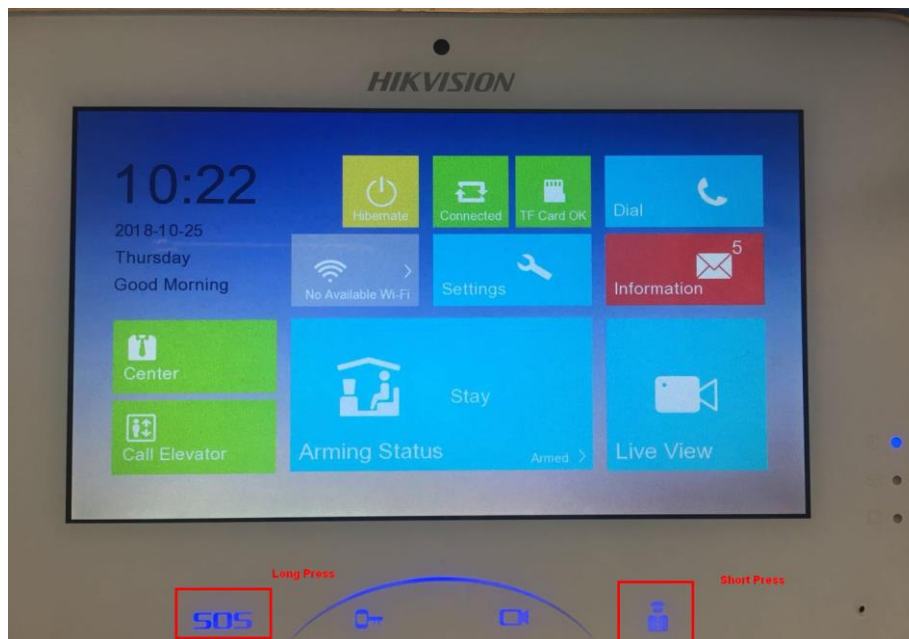

Title:	How to Set Indoor Station or Door Station Call Master Station	Version:	v1.0	Date:	10/26/2018
Product:	Video Intercom			Page:	3 of 6