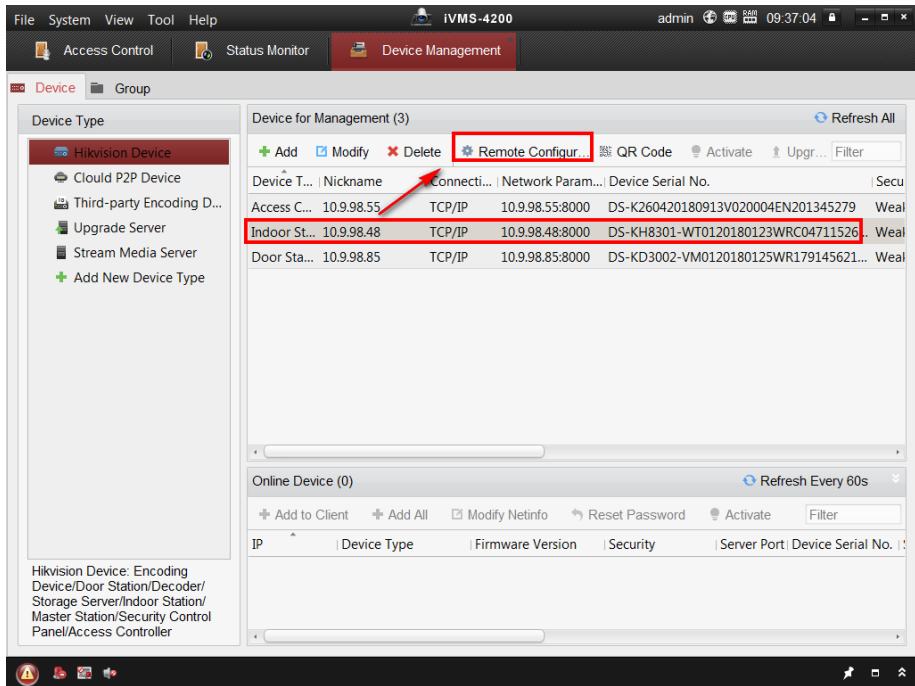

## How to Set Indoor Station or Door Station Call Master Station

### Steps:

#### 1. Set Indoor Station

- 1) Configure Master Station: For master station, please go to **Network > Linked Network Configuration**, input **SIP Server IP Address** as this master station's own IP address, click Save. This step will let master station to register on its own build-in SIP server.

- 2) Select Indoor Station, click **Remote Configuration**.

Title:	How to Set Indoor Station or Door Station Call Master Station	Version:	v1.0	Date:	10/26/2018
Product:	Video Intercom			Page:	2 of 6

3) Go to **Network > Linked Network Configuration**, input **Master Station IP Address** and **SIP Server IP Address** as master station's own IP address, click **Save**.