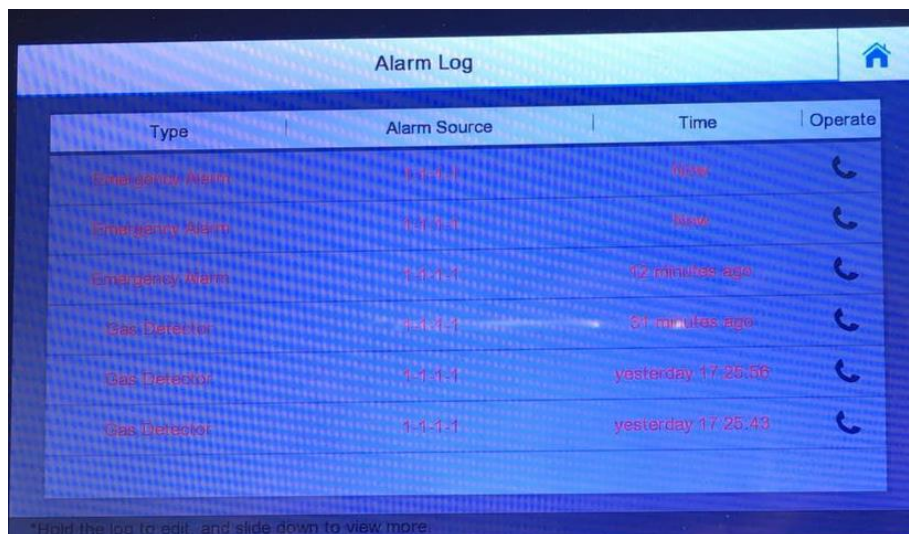

#### 1. Set Indoor Station

- 1) Configure Master Station: For master station, please go to **Network > Linked Network Configuration**, input **SIP Server IP Address** as this master station's own IP address, click Save. This step will let master station to register on its own build-in SIP server.

- 2) Select Indoor Station, click **Remote Configuration**.

Title:	How to Set Indoor Station or Door Station Call Master Station	Version:	v1.0	Date:	10/26/2018
Product:	Video Intercom			Page:	2 of 6

3) Go to **Network > Linked Network Configuration**, input **Master Station IP Address** and **SIP Server IP Address** as master station's own IP address, click **Save**.

Title:	How to Set Indoor Station or Door Station Call Master Station	Version:	v1.0	Date:	10/26/2018
Product:	Video Intercom			Page:	3 of 6

**Long Press:** Hold SOS to trigger a SOS alarm and upload the alarm message to the master station.