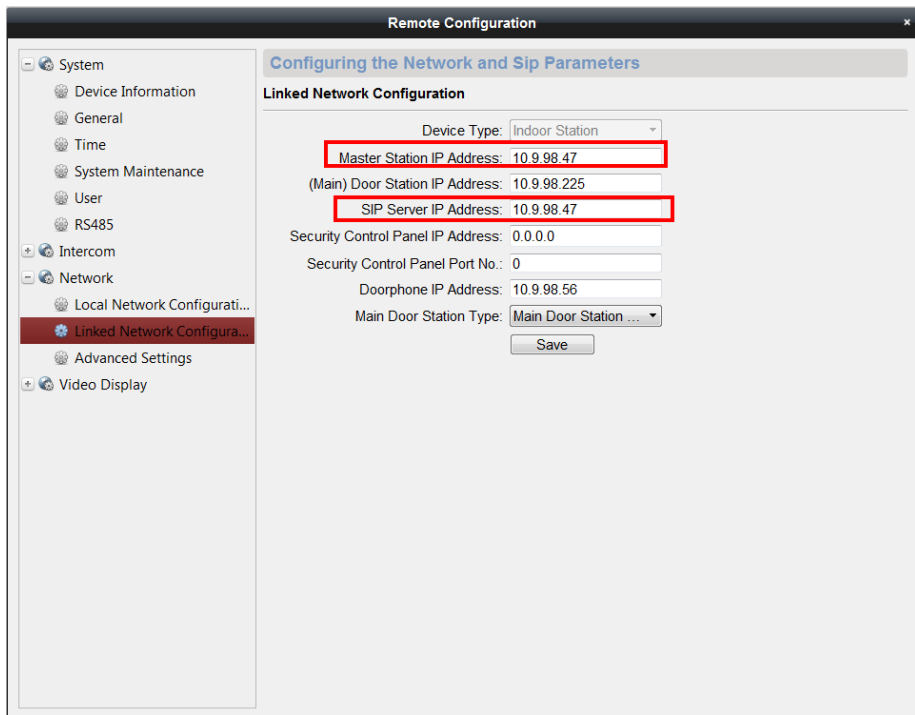

#### 1. Set Indoor Station

- 1) Configure Master Station: For master station, please go to **Network > Linked Network Configuration**, input **SIP Server IP Address** as this master station's own IP address, click Save. This step will let master station to register on its own build-in SIP server.

- 2) Select Indoor Station, click **Remote Configuration**.

Title:	How to Set Indoor Station or Door Station Call Master Station	Version:	v1.0	Date:	10/26/2018
Product:	Video Intercom			Page:	2 of 6

3) Go to **Network > Linked Network Configuration**, input **Master Station IP Address** and **SIP Server IP Address** as master station's own IP address, click **Save**.