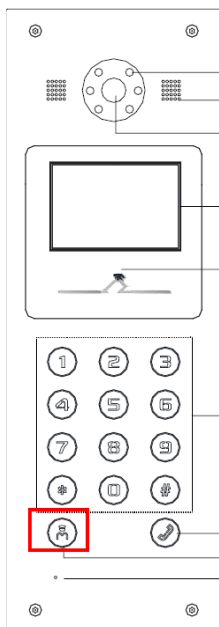

Title:	How to Set Indoor Station or Door Station Call Master Station	Version:	v1.0	Date:	10/26/2018
Product:	Video Intercom			Page:	5 of 6

2) Hold the **button** in red rectangle to call master station.