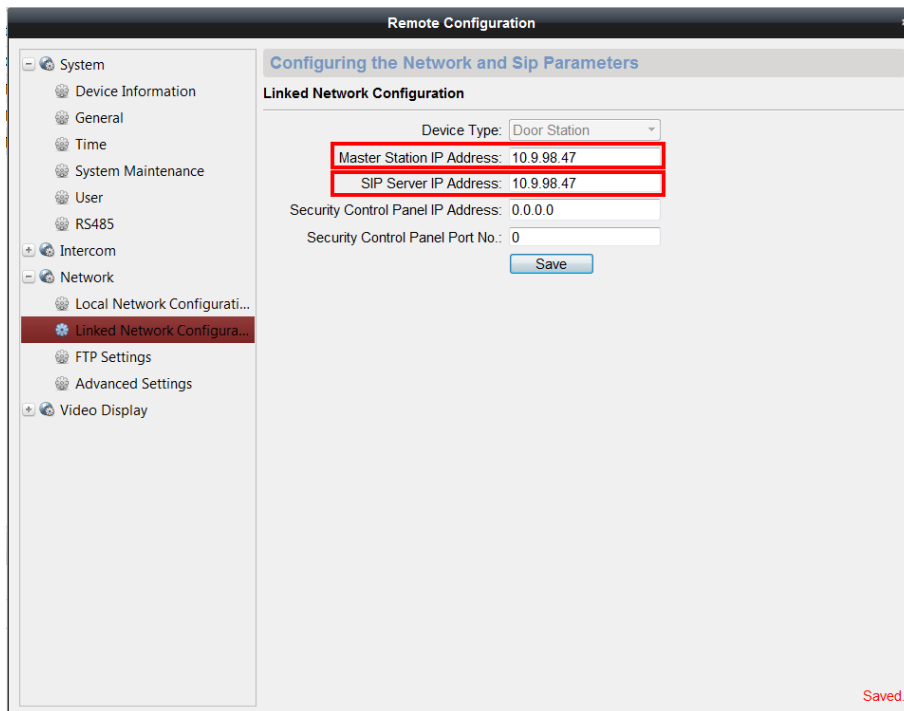

2. Set Door Station

1) Go to **Network > Linked Network Configuration**, input **Master Station IP Address** and **SIP Server IP Address** as master station's own IP address, click **Save**.