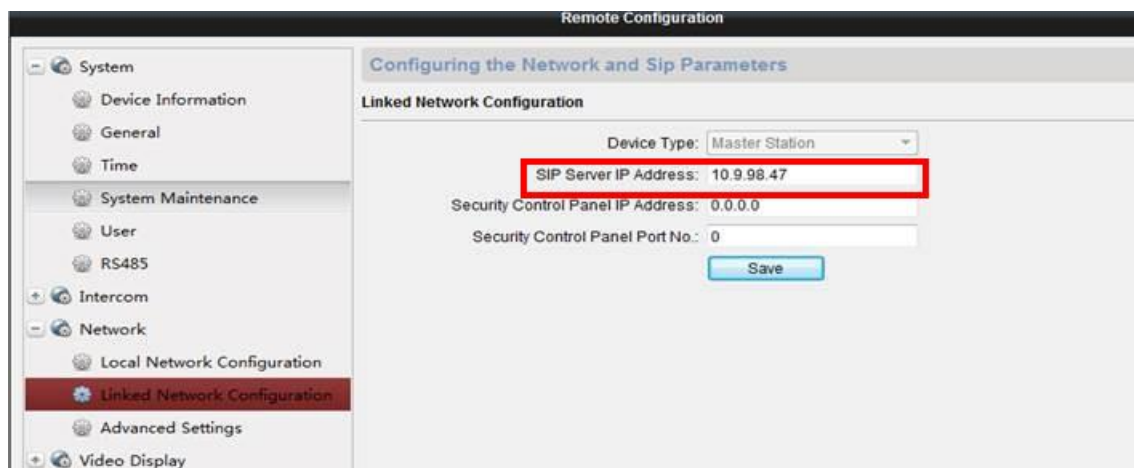

Title:	How to Set Indoor Station or Door Station Call Master Station	Version:	v1.0	Date:	10/26/2018
Product:	Video Intercom			Page:	1 of 6

Preparation

---

1. This guide takes DS-KH8301-WT and DS-KD3002VM as examples to introduce how to set Indoor Station or Door Station Call Master Station.
2. Software: iVMS-4200 V2.7.2.7.

How to Set Indoor Station or Door Station Call Master Station

Steps:

1. Set Indoor Station

1) Configure Master Station: For master station, please go to **Network > Linked Network Configuration**, input **SIP Server IP Address** as this master station's own IP address, click Save. This step will let master station to register on its own build-in SIP server.

2) Select Indoor Station, click **Remote Configuration**.