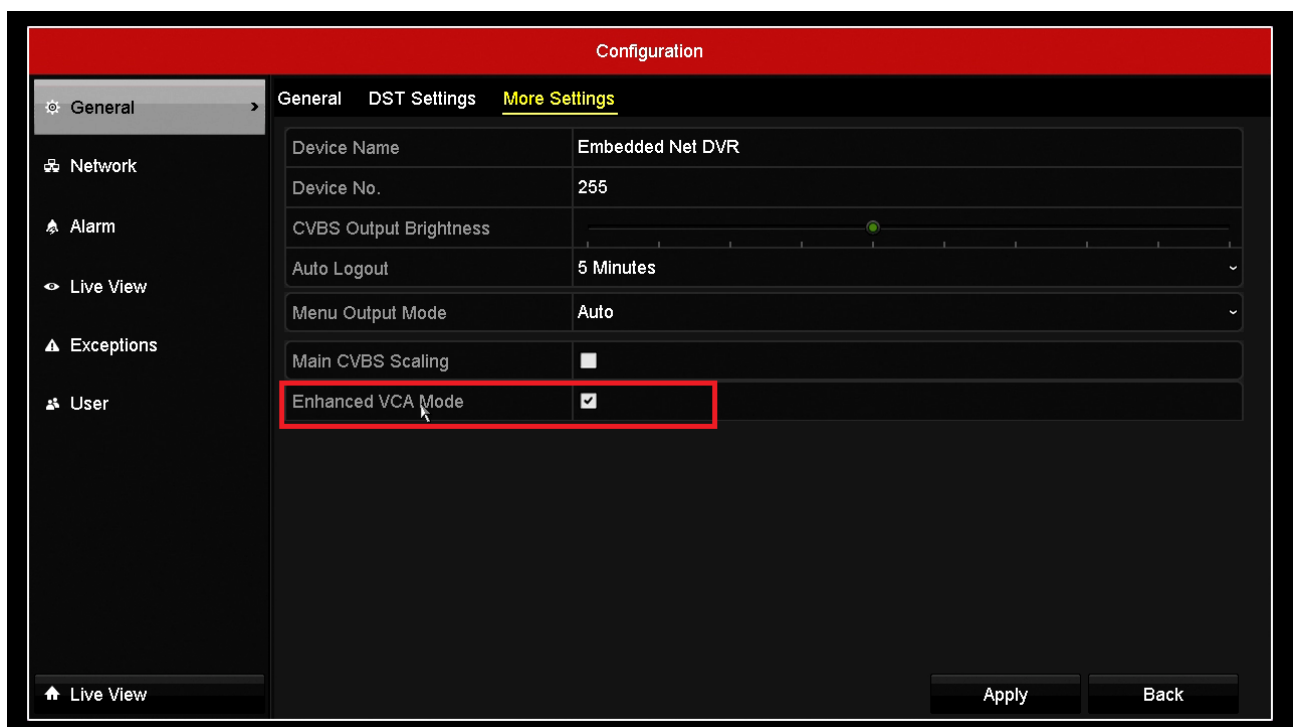

1) Newly add **Nelues** pos protocol, newly support 3 parameters: crew ID, terminal number and cabinet number.
  2) Restriction on IP access.
  3) Newly support characters €, $, £ display.
  4) Newly support keyword filtering function.
- viii. Newly support **Genetec** protocol. Through Genetec protocol, functions can be achieved: configuration parameter acquisition, live view& playback, device discovery and alarm push.
- ix. Cut off the menu output of CVBS. CVBS output only can be used for auxiliary output or live view.
- x. HUHI-F/N series support all channel VCA functions.
1) 76HUHI-F/N series still only support 2 channel VCA functions.
  2) 7208/16HUHI-F/N all channel VCA functions and 2K/4K output is mutually exclusive。 When **Enhanced VCA Mode** is enabled, these two device can support all channel VCA function, but 2k/4k output is not available ; when **Enhanced VCA Mode** is not enabled, 2K/4K output is supported and only 2 channel VCA functions supported.

- xi. 73&8104HQHI-F/N newly support 1 channel sudden scene change VCA function. Newly support reverse playback. Newly support 4 channels RTSP playback.
- xii. 7616HUHI-F2/N total bandwidth is changed from 140M to 144M, incoming bandwidth is changed from