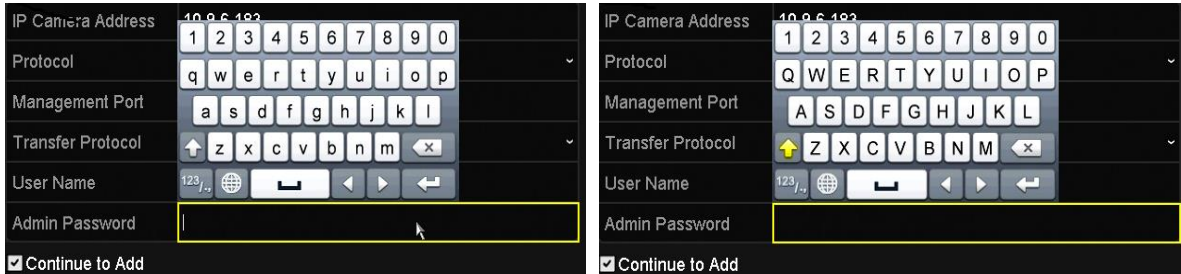

72M to 76M.

- xiii. Optimize the GUI of soft keyboard which distinguish the upper case from lower case. In the previous version, it was all upper case. Just by one left-clicking the , it will switch the letter case.

- xiv. Modify the display of Clear-text password: lift-click the icon, it will show the clear-text password all the time, lift click the icon again, it will hide the clear-text password.