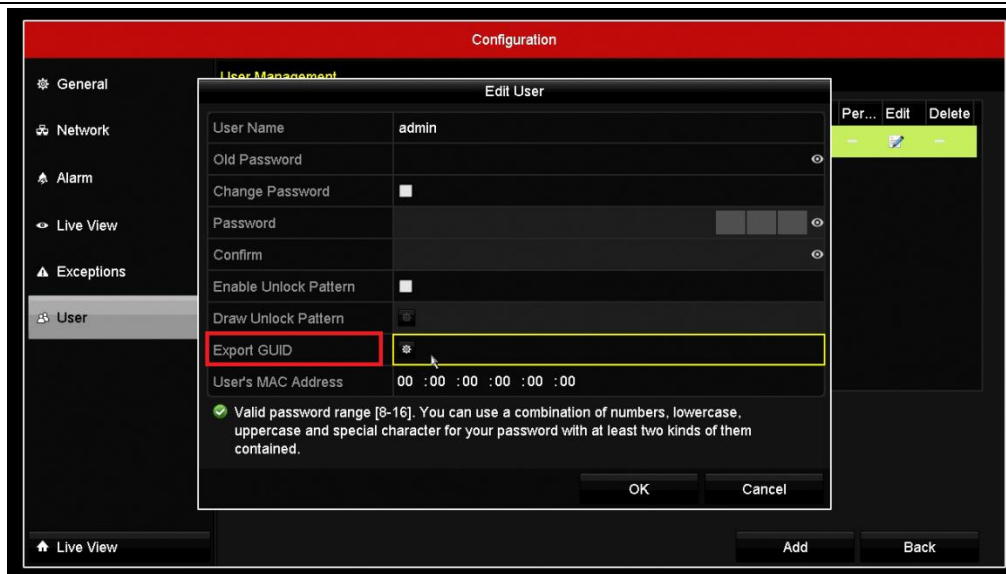

Firmware Updates

New Features

- i. Newly support 5 hybrid signals input: **TVI/AHD/CVI/CVBS/IP** for 73/76/81/90HUHI-Fx/N series. (for other Turbo 3.0 DVR, it already supported this function on v3.4.70 or v3.4.75)
 - 1) Cancel the principle of signal input type choosing and restriction of channel binding, cameras can be self-adaptive connected to our DVR.
 - 2) Newly support access of 1080P AHD cameras, which used to be 720P AHD cameras.
 - 3) Newly support access of 1080P&720P CVI cameras.
- ii. **Newly support password recovery strategy**
 - 1) **Password recovery on local:** Export the GUID file when activating the device or export the GUID file from the *User Management* interface. When forgetting the password, click the **Forget Password** in the login interface, import the GUID file, and recover the password.