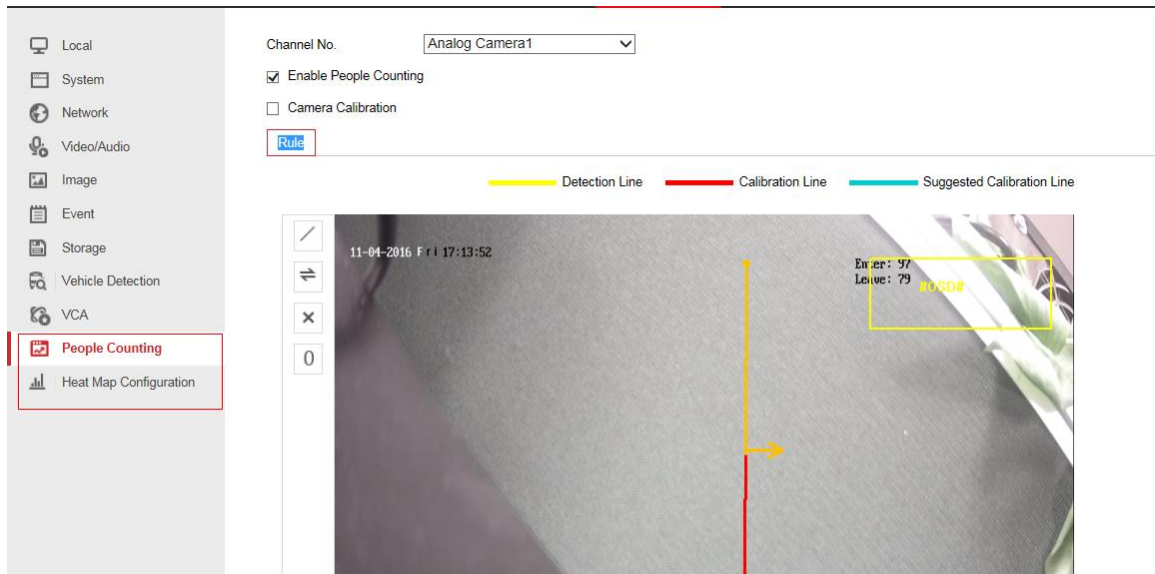

Note: VCA functions (intrusion detection, line crossing detection and sudden scene change), people counting and heat map are mutually exclusive. Only one of these three functions can be supported one time.

- iv. 7608/16HUHI-Fx/N、73/8100HQHI-Fx/N series newly support VGA/HDMI non-simultaneous output configurable function.