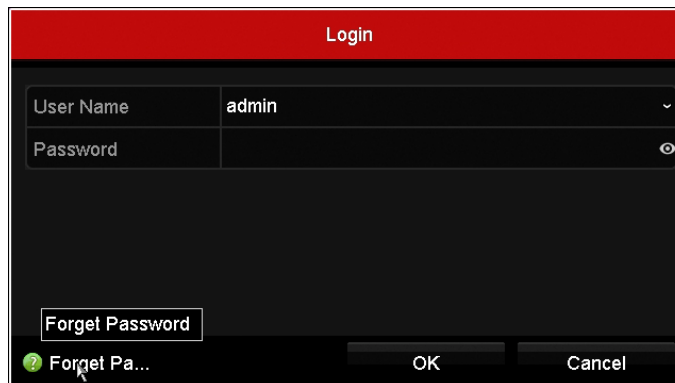

Firmware Updates

New Features

- i. Newly support 5 hybrid signals input: **TVI/AHD/CVI/CVBS/IP** for 73/76/81/90HUHI-Fx/N series. (for other Turbo 3.0 DVR, it already supported this function on v3.4.70 or v3.4.75)
 - 1) Cancel the principle of signal input type choosing and restriction of channel binding, cameras can be self-adaptive connected to our DVR.
 - 2) Newly support access of 1080P AHD cameras, which used to be 720P AHD cameras.
 - 3) Newly support access of 1080P&720P CVI cameras.
- ii. **Newly support password recovery strategy**
 - 1) **Password recovery on local:** Export the GUID file when activating the device or export the GUID file from the *User Management* interface. When forgetting the password, click the **Forget Password** in the login interface, import the GUID file, and recover the password.