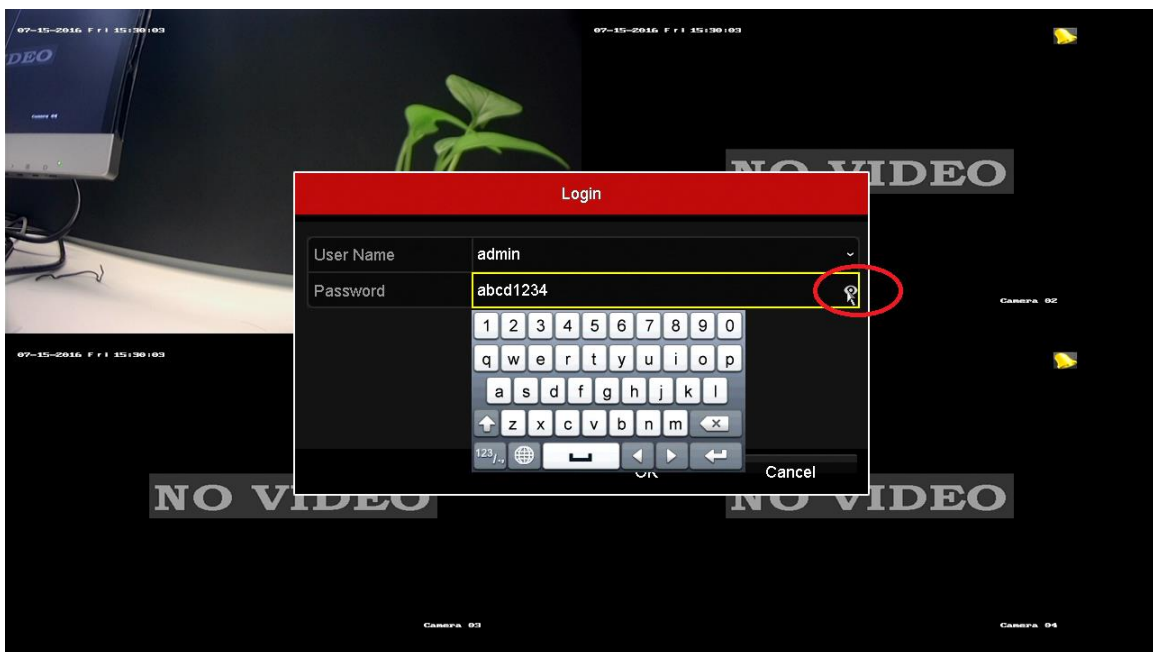

- xv. Optimize the playback performance.

Modified functions

- i. Fix the issue that over-layer text of DS-7104HGHI-F1 can be saved after rebooting.
- ii. Fix the issue that device may be frozen when EZVIZ playback due to the poor network condition.
- iii. Fix the issue that email function of SSL on web wouldn't work.
- iv. Fix the issue that there may be no sound output in the 7216HQH-F/N when the pick-up is connected to audio in.