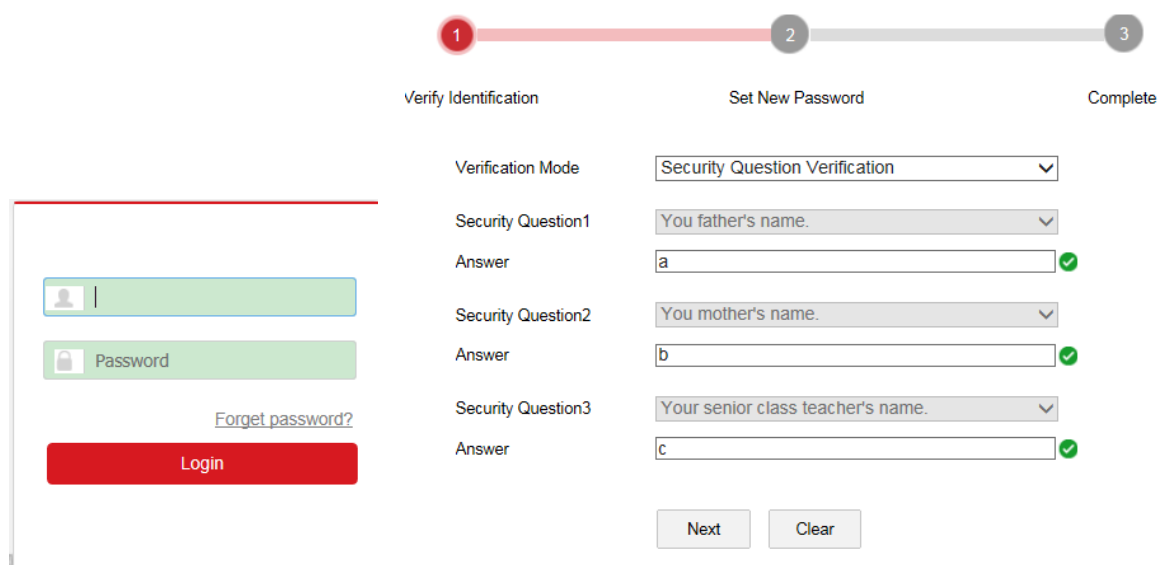

- iii. 73&81&90HUHI-Fx/N series newly support one analog channel **People Counting** or **Heat Map** function.