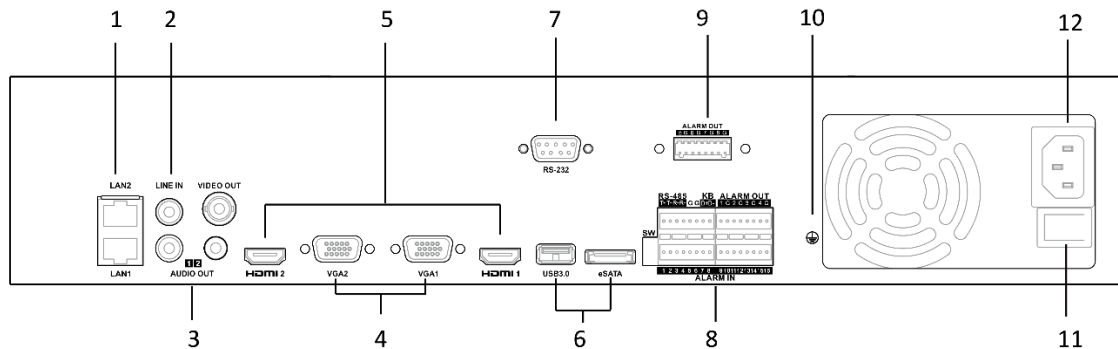

Dual stream recording	Support
Stream type	Video, Video & Audio
Audio compression	G.711ulaw/G.711alaw/G.722/G.726/MP2L2
Network	
Remote connections	128
Network protocol	TCP/IP, DHCP, IPv4, IPv6, DNS, DDNS, NTP, RTSP, SADP, SMTP, SNMP, NFS, iSCSI, ISUP, UPnP™, HTTP, HTTPS
Network interface	2, RJ-45 10/100/1000 Mbps self-adaptive Ethernet interface
RAID	
RAID Type	RAID0, RAID1, RAID5, RAID6, RAID10
Auxiliary interface	
Serial port	RS-232; RS-485; Keyboard
SATA	8 SATA interfaces
Capacity	Up to 10 TB capacity for each disk
eSATA	1 eSATA interface
Alarm in/out	16/8
USB interface	Front panel: 2 × USB 2.0; Rear panel: 1 × USB 3.0
General	
Power supply	100 to 240 VAC, 50 to 60 Hz
Consumption (without HDD)	≤ 70 W
Working temperature	-10 to +55° C (+14 to +131° F)
Working humidity	10% to 90%
Dimension (W × D × H)	445 × 465 × 92 mm (17.5"× 18.3" × 3.6")
Weight (without HDD)	≤ 10 kg (22 lb)
Certification	
Obtained Certification	CE, FCC, CB, WEEE, BIS
CE	EN 55032:2015, EN 61000-3-2, EN 61000-3-3, EN 50130-4
FCC	Part 15 Subpart B, ANSI C63.4-2014

Physical Interface

No.	Description	No.	Description
1	LAN1/LAN2 Interface	7	RS-232 Interface
2	LINE IN	8	ALARM IN/OUT, RS-485, Keyboard
3	AUDIO OUT	9	ALARM OUT
4	VGA1/VGA2 Interface	10	GND
5	HDMI1/HDMI2 Interface	11	Power Switch
6	USB 3.0 and eSATA Interface	12	100 to 240 VAC Power Supply