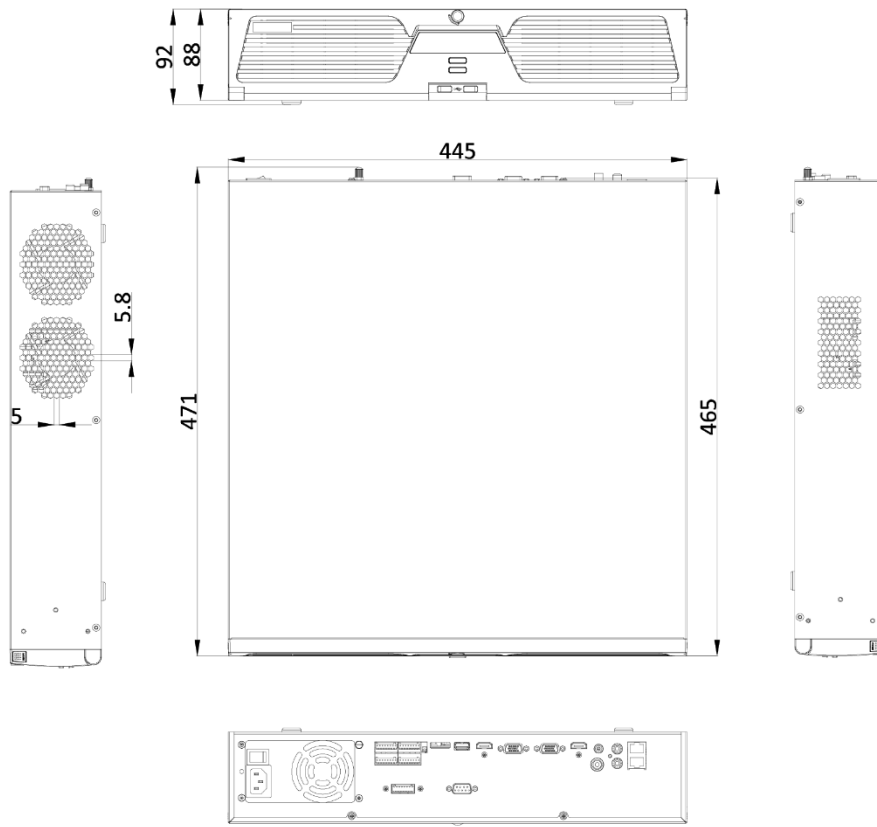

Dimension

scale/1:1;Unit/mm