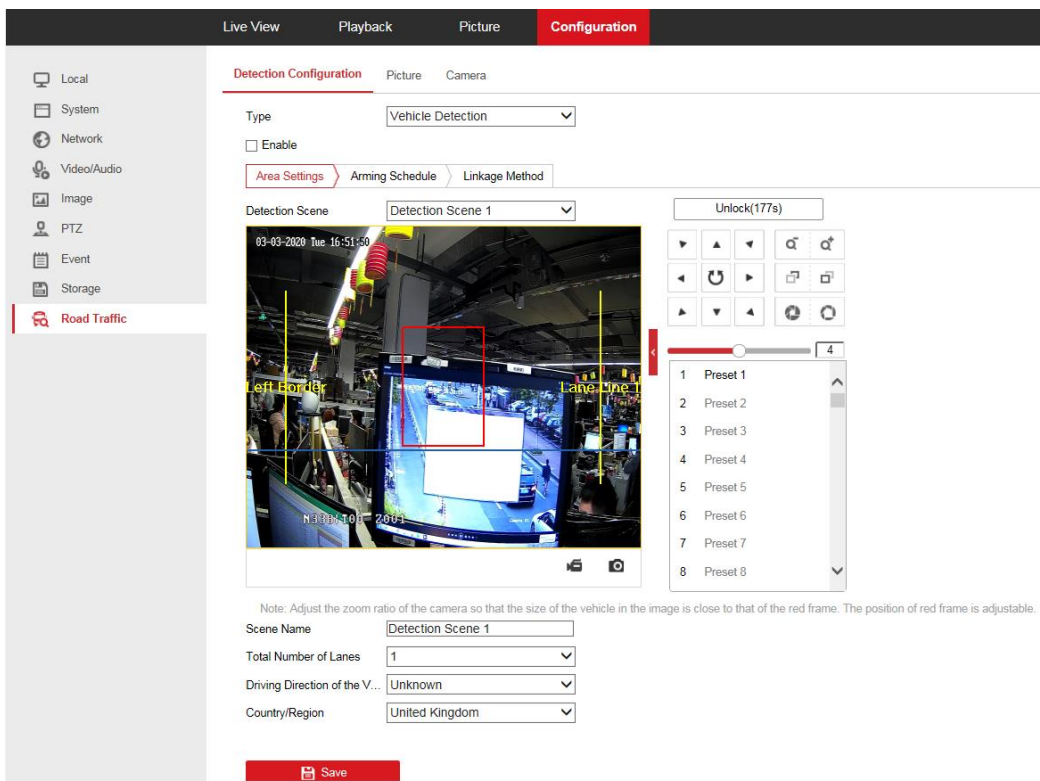

Ethiopia, Finland, France, Georgia, Germany, Ghana, Greece, Guatemala, Hungary, Iceland, Indonesia, Iraq, Ireland, Italy, Ivory Coast, Jordan, Kazakhstan, Kenya, Kosovo, Kuwait, Kyrgyzstan, Latvia, Lebanon, Liechtenstein, Lithuania, Luxembourg, Malta, Mauritius, Mexico, Moldova, Mongolia, Myanmar, Netherlands, New Zealand, Nigeria, North Macedonia, Oman, Pakistan, Panama, Paraguay, Peru, Philippines, Poland, Portugal, Qatar, Romania, Russia, Saudi Arabia, Senegal, Sierra Leone, Slovakia, Slovenia, South Africa, Spain, Sri Lanka, Sweden, Switzerland, Taiwan(China), Tanzania, Trinidad and Tobago, Tunisia, Turkey, Uganda, Ukraine, United Arab Emirates, United Kingdom, Uruguay, Uzbekistan, Vietnam, Zambia, Zimbabwe.

Note:

1. Only the Vehicle Detection type is supported.

2. Does not support vehicle feature recognition.

3. Support license plate retrieval in English.

4. Province is not supported.