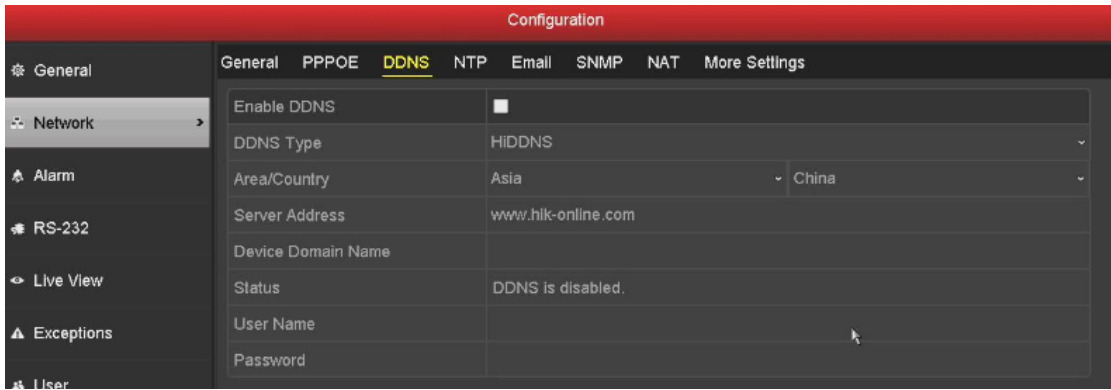

4. Add vehicle detection as a new VCA event type in NVR (NVR shall work with specific IP camera to support this function.)

5. Add plate search option in the VCA search menu, plate information can be exported as excel.

6. Device with V3.3.2 firmware cannot be downgraded via local menu, web browser, or client software.
7. Other Updates.