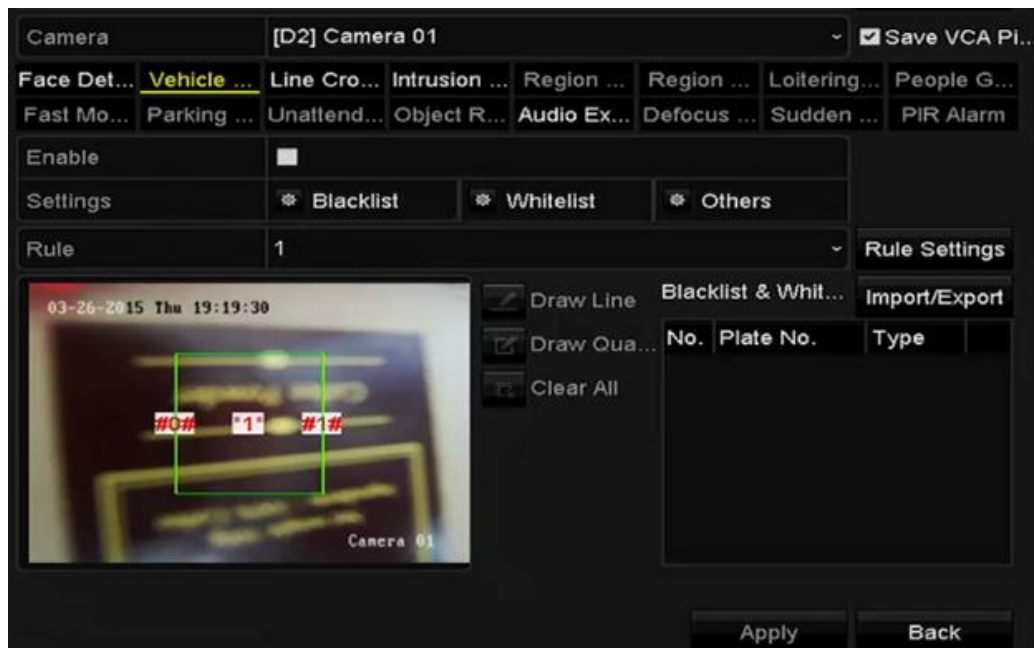

4. Add vehicle detection as a new VCA event type in NVR (NVR shall work with specific IP camera to support this function.)