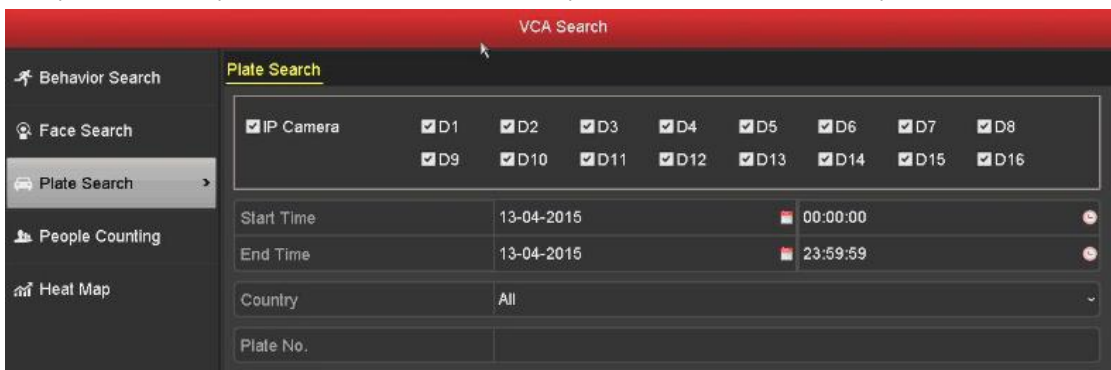

5. Add plate search option in the VCA search menu, plate information can be exported as excel.