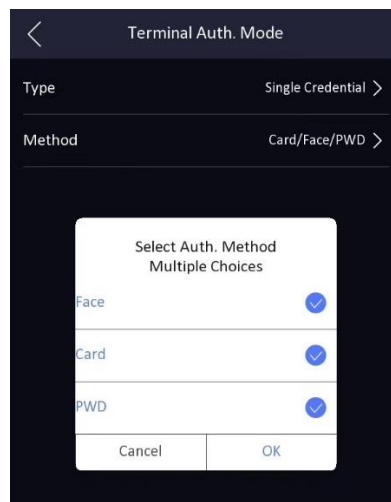

## How to open the door with PIN Code in MinMoe Terminal

(2021-01-28)

### Preparation

This document displays guidance on how to configure PIN Code in IVS4200 software and open door with it on MinMoe access control terminal.

#### 1. Enable opening the door with PIN Code on the device

- 1) Long press the screen of device and then slide left (or right) to enter the menu.
- 2) Enter the Access Control Settings interface (Menu → ACS)

- 3) Go on with the Terminal Auth. Mode and select Type (Single Credential) and Method (must tick PWD).

<b>Title:</b>	How to open the door with PIN Code in MinMoe Terminal	<b>Version:</b>	v1.0	<b>Date:</b>	28/01/2021
<b>Product:</b>	Access Control	<b>Page:</b>	2 of 5	<b>HIKVISION</b>	