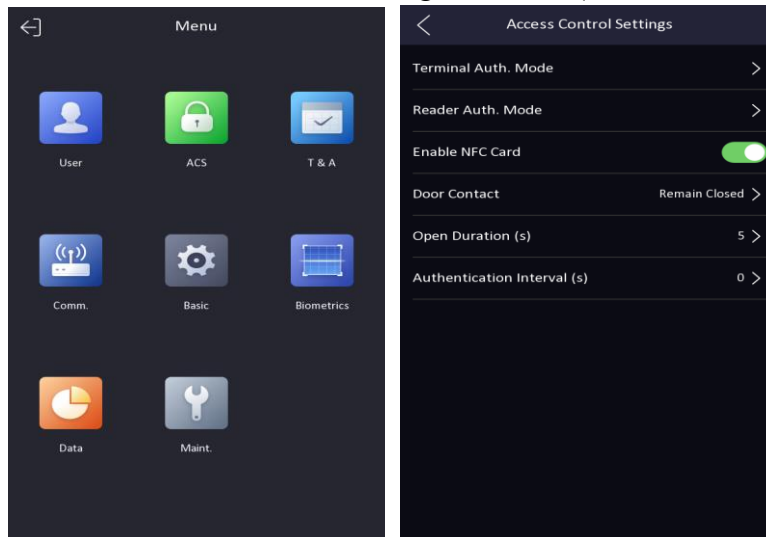

<b>Title:</b>	How to open the door with PIN Code in MinMoe Terminal	<b>Version:</b>	v1.0	<b>Date:</b>	28/01/2021
<b>Product:</b>	Access Control	<b>Page:</b>	1 of 5	<b>HIKVISION</b>	

## How to open the door with PIN Code in MinMoe Terminal

(2021-01-28)

### Preparation

This document displays guidance on how to configure PIN Code in IVS4200 software and open door with it on MinMoe access control terminal.

#### 1. Enable opening the door with PIN Code on the device

- 1) Long press the screen of device and then slide left (or right) to enter the menu.
- 2) Enter the Access Control Settings interface (Menu → ACS)