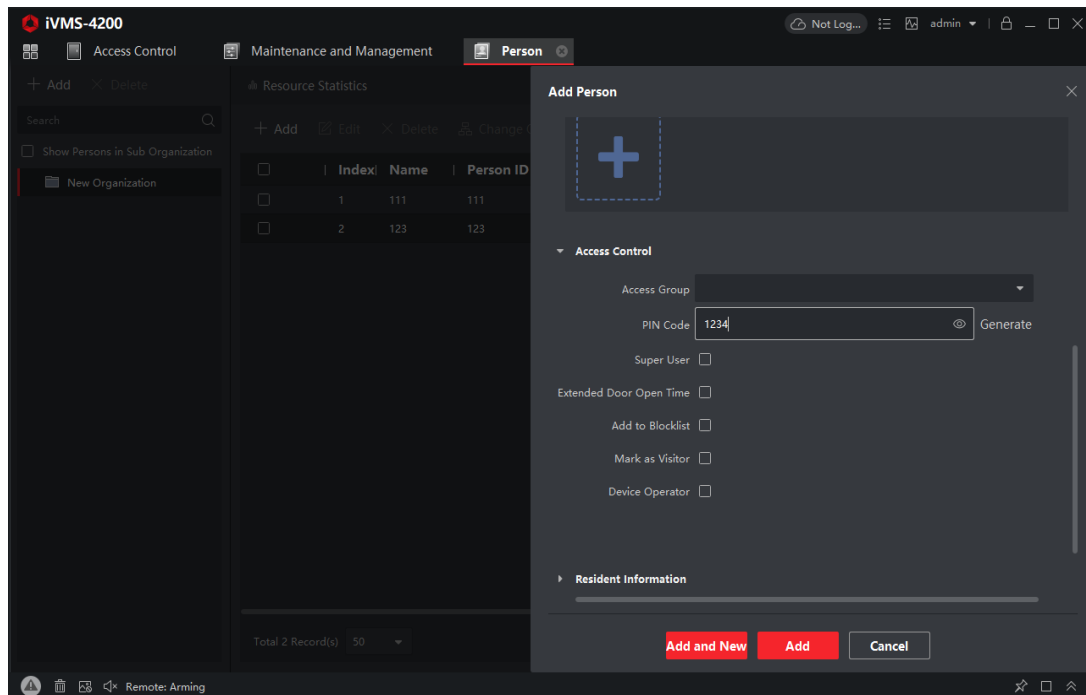

## 2. Set a PIN Code for person

Add the device in 4200, add the person with PIN Code and apply the information of this person to device.

Fig. 1 add the device in 4200

Fig. 2 add the person and set PIN Code

<b>Title:</b>	How to open the door with PIN Code in MinMoe Terminal	<b>Version:</b>	v1.0	<b>Date:</b>	28/01/2021
<b>Product:</b>	Access Control	<b>Page:</b>	3 of 5	<b>HIKVISION</b>	

Fig. 3 apply the changes to device