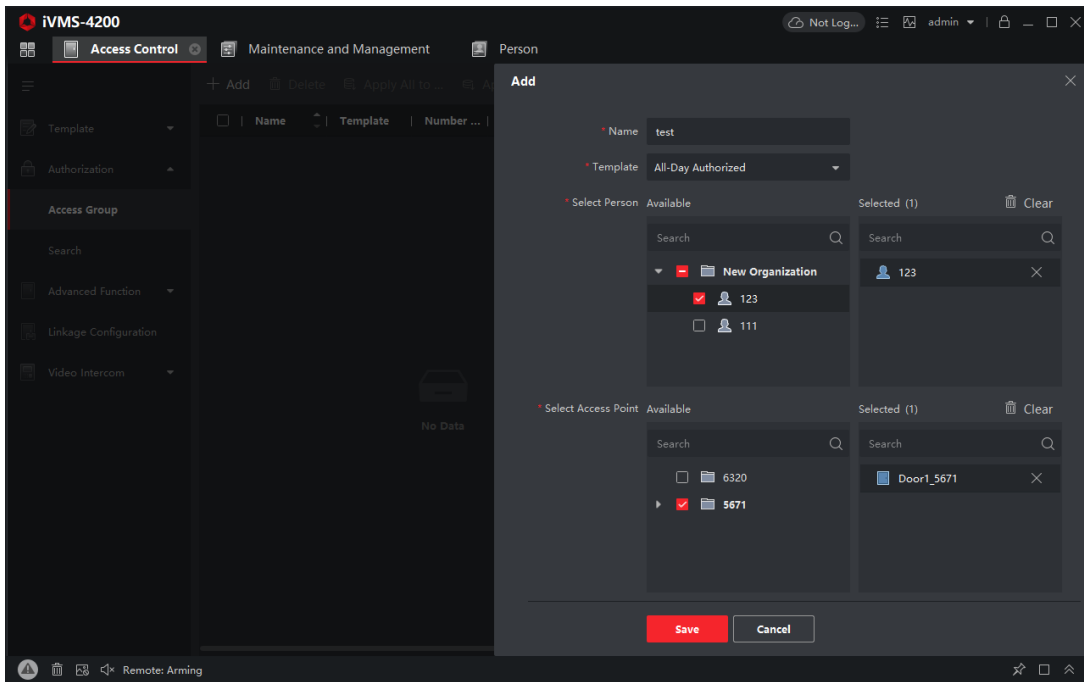

## 2. Set a PIN Code for person

Add the device in 4200, add the person with PIN Code and apply the information of this person to device.

Fig. 1 add the device in 4200

Fig. 2 add the person and set PIN Code

<b>Title:</b>	How to open the door with PIN Code in MinMoe Terminal	<b>Version:</b>	v1.0	<b>Date:</b>	28/01/2021
<b>Product:</b>	Access Control	<b>Page:</b>	3 of 5	<b>HIKVISION</b>	

Fig. 3 apply the changes to device

### 3. Open the door with PIN Code

- 1) Enter the interface on the device where we can input PIN Code ( click the keypad)

or

Fig. 1 screen with advertisement

Fig. 2 screen without advertisement

<b>Title:</b>	How to open the door with PIN Code in MinMoe Terminal	<b>Version:</b>	v1.0	<b>Date:</b>	28/01/2021
<b>Product:</b>	Access Control	<b>Page:</b>	4 of 5	<b>HIKVISION</b>	