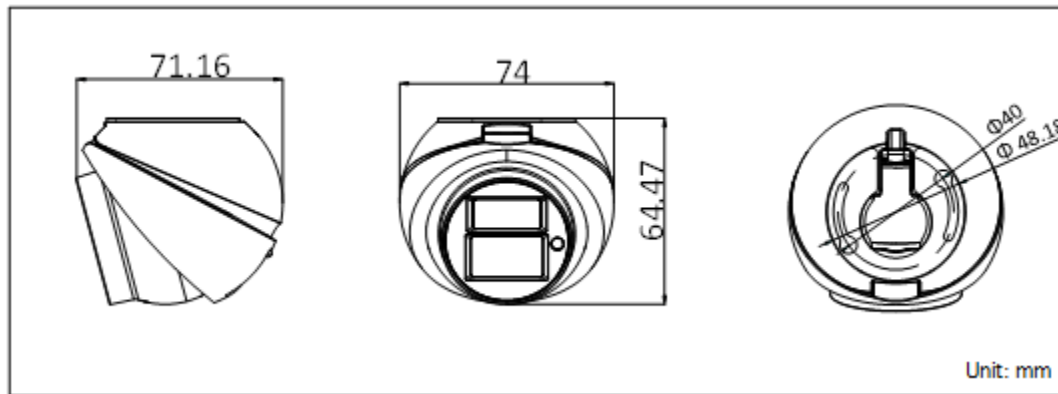

Dimensions