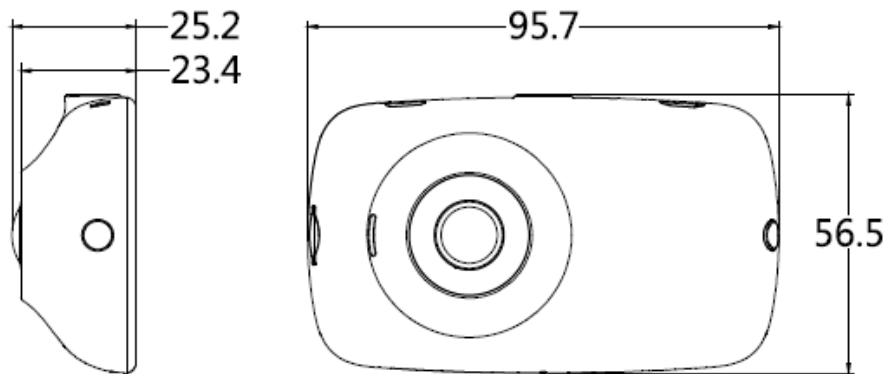

### Key Features

- Up to 1080P full HD camera, 180° fisheye super wide angle
- IPS full view touch panel
- Built-in WIFI module and WIFI AP function supported
- Built-in G-Sensor module, support video recording linkage at car crash or strong vibration (Linkage video record can be configured be no-overwritten )
- SD card for video recording, up to 128GB (Overwriting supported )
- Phone App: live view, record playback and parameter configuration
- Shrinkage video: Connect the katalobar and turn into parking monitor mode without running in 15min,this mode will down the frame automatically
- Easy installation and user friendly, plug and play (Automatically recording after power on )
- Low power consumption and high performance

## Specifications

<b>Dashboard Camera</b>	
Camera Resolution	1080P(1920*1080)
View Angle	180° fisheye, Support front correction
Recording Resolution	1080P@25fps (default)、720P@25fps
Video Compression	H.264
Picture Format	JPEG
OSD Overlay	Date, time,
Screen	3 inch, resolution: 960*480
Storage	1 TF card, up to 128GB
Communication module	WIFI,
Sensor	Built-in G-sensor,
<b>Interfaces</b>	
USB port	1 USB2.0
Audio	Built-in MIC and speaker
<b>General</b>	
Working Temperature/Humidity	-10°C to 60°C (14°F to 140°F), Humidity 95% or less (non-condensing)
Power Supply	5VDC 2A
Power Consumption	MAX. 2W
Dimension	95.7mm×25.2mm×56.5mm
Weight	Approx. 105g

## Dimensions