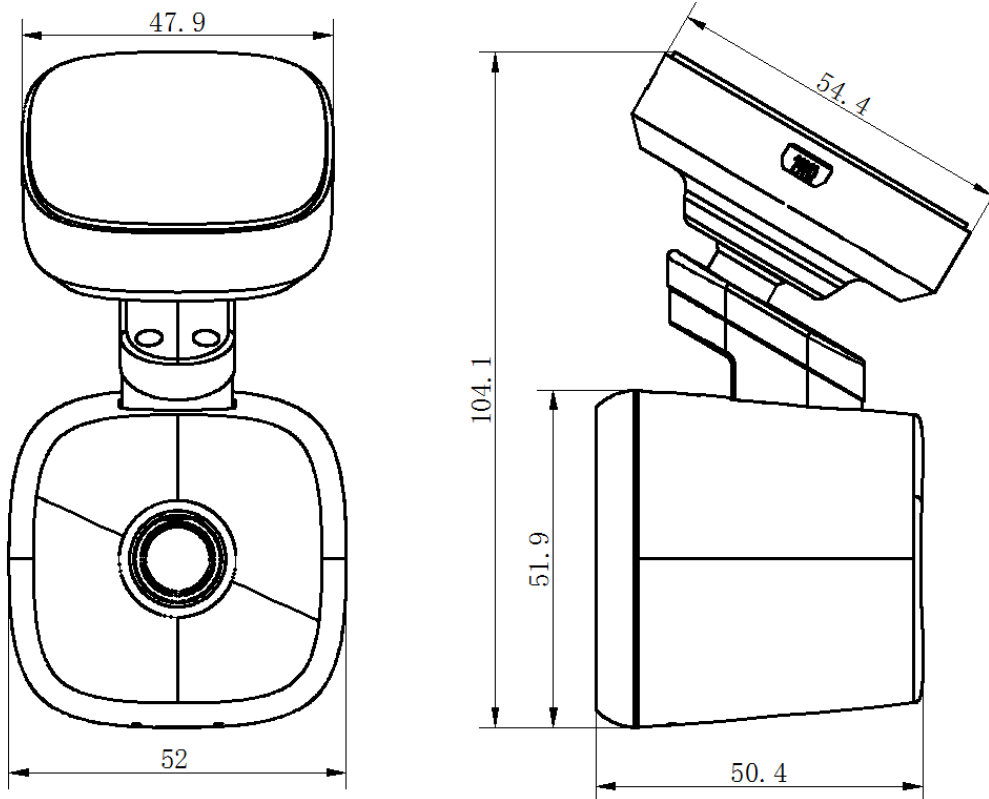

## Specifications

<b>Model</b>	<b>AE-DC5013-F6</b>
<b>Camera</b>	
<b>Image sensor</b>	CMOS
<b>Resolution</b>	1600p@30fps;1600p@25fps
<b>Angle adjustment</b>	Diagonal: 130°; Horizontal: 109°
<b>Aperture</b>	F1.6
<b>Video compression</b>	H.265
<b>OSD</b>	Display time, date, etc.
<b>Image format</b>	JPEG
<b>Storage</b>	TF card, Max. 128 GB
<b>Communication module</b>	Wi-Fi
<b>Sensor</b>	G-sensor
<b>Interfaces</b>	
<b>Power supply</b>	USB 2.0
<b>Audio input</b>	MIC
<b>Audio output</b>	Built-in Loudspeaker
<b>General</b>	
<b>Working temperature</b>	-20 °C to 70 °C (-4 °F to 158 °F)
<b>Working humidity</b>	95%
<b>Power supply</b>	5 VDC, 2 A
<b>Power consumption</b>	Max. 5 W
<b>Dimension (L x W x H) (without bracket)</b>	45mm x 50 mm x 50 mm
<b>Weight</b>	120 g

## Dimensions

Distributed by