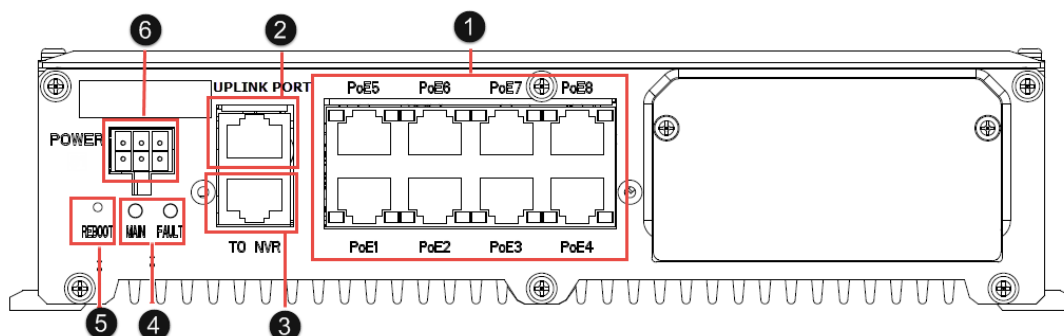

DS-MP1440 PoE Switch

Features and Functions

- 8 x 10/100Mbps 802.3af PoE port
- Support network cascade
- Indicators to display power supplement and running status
- Support firmware update on web service
- Key for restart and reset
- Wide-range power input (9 to 32 VDC)

Specifications

Model		DS-MP1440
Network Interface	POE port	8x10/100Mbps RJ45 PoE port with a fixed bracket
	POE standard	802.3af, Max. total consumption ≤ 40W
	Uplink port	1x10/100/1000Mbps RJ45 port for cascading
	To NVR port	1x10/100/1000Mbps RJ45 port for mobile NVR connection
External interface	Button	1 button, short press to restart and extended press to reset
	Indicator	1 power status indicator and 1 running status indicator
Others	Power supply	9 to 32 VDC
	Operation Method	WEB
	Consumption	≤70W (Full load)
	Working temperature	-20 °C to +60 °C (-4 °F to 140 °F)
	Working humidity	10% to 95%
	Dimensions (WxDxH)	243 × 137.7 × 59 mm (9.57×5.42 × 2.32")
Weight	approx. 1.62Kg (3.57 lb)	

Physical Interfaces

Front Panel

Index	Description	Index	Description
1	10M/100Mbps PoE port	4	Indicator
2	10M/100/1000Mbps Uplink port	5	Button for reboot and reset
3	10M/100/1000Mbps port for NVR connection	6	Power supply interface