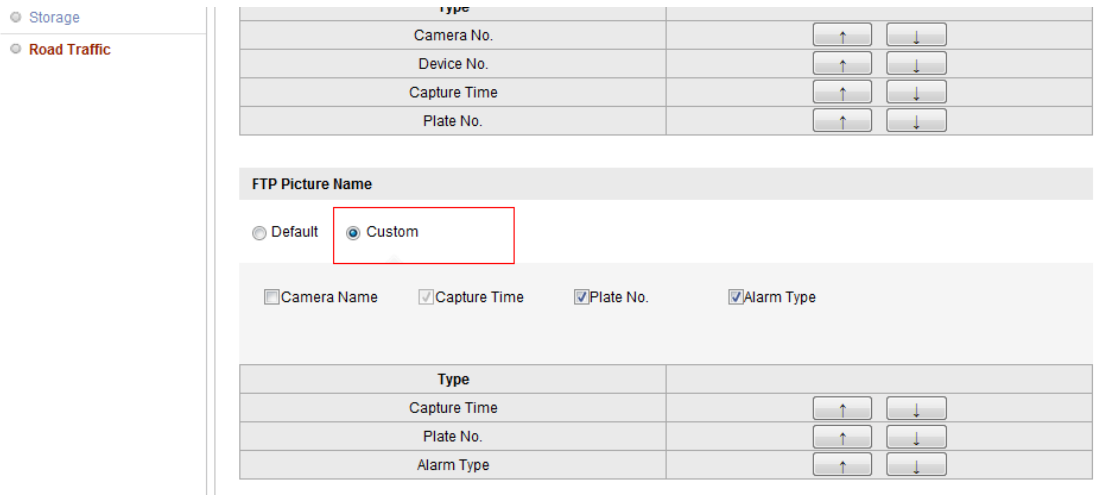

- **When enabling the white light, it is still in the Night mode.**
- **It is invalid to set the FTP Picture Name with Custom way in 4200 and the function is normal in the Web.**

Compatibility Update

- **NUUO:**
 1. Version: V6.3.0, drive version: V4.15
- **Milestone:**
 1. Milestone Enterprise 8.1a(10.1a), Milestone Corporate 10.1a
 2. Milestone drive version : Device Pack 8.6
- **Avigilon:**
 1. Version: V5.8.4.16
- **Excaqvision:**
 1. Version: 7.8.2.98464
- **Genetec:**
 1. Version: 4.8 SR8
- **Security Center:**