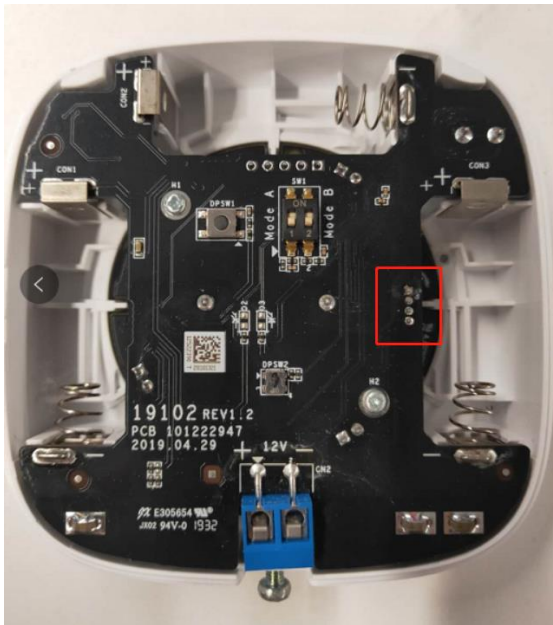

<b>Title:</b>	DS-PWA How to Upgrade DS-PSG-WI Wireless Siren by RS232 Cable	<b>Version:</b>	v1.0	<b>Date:</b>	07/15/2020
<b>Product:</b>	AX Series Wireless Security Control Panel			<b>Page:</b>	1 of 6

## Preparation

1. Wireless Siren DS-PSG-WI
2. RS232 serial port cable
3. Software SecureCRT and TFTP (/20 Alarm/Hikvision/11 Installation&How to/Tool/)
4. Firmware APS\_IndoorSiren433\_CN\_STD\_V1.2.0\_build200618 (433MHz)  
APS\_IndoorSiren868\_EN\_STD\_V1.2.0\_build200618 (868MHz)

## How to Upgrade DS-PSG-WI Wireless Siren by RS232 Cable

To support AX Hub Wireless Control Panel 1.0.6 function, DS-PSG-WI Wireless Siren support Buzzer and LED function. In this situation, Wireless Siren DS-PSG-WI need to be upgraded by RS232 cable.

- 1. Connect laptop USB port with Wireless Siren by RS232 serial cable.**

<b>Title:</b>	DS-PWA How to Upgrade DS-PSG-WI Wireless Siren by RS232 Cable	<b>Version:</b>	v1.0	<b>Date:</b>	07/15/2020
<b>Product:</b>	AX Series Wireless Security Control Panel			<b>Page:</b>	2 of 6