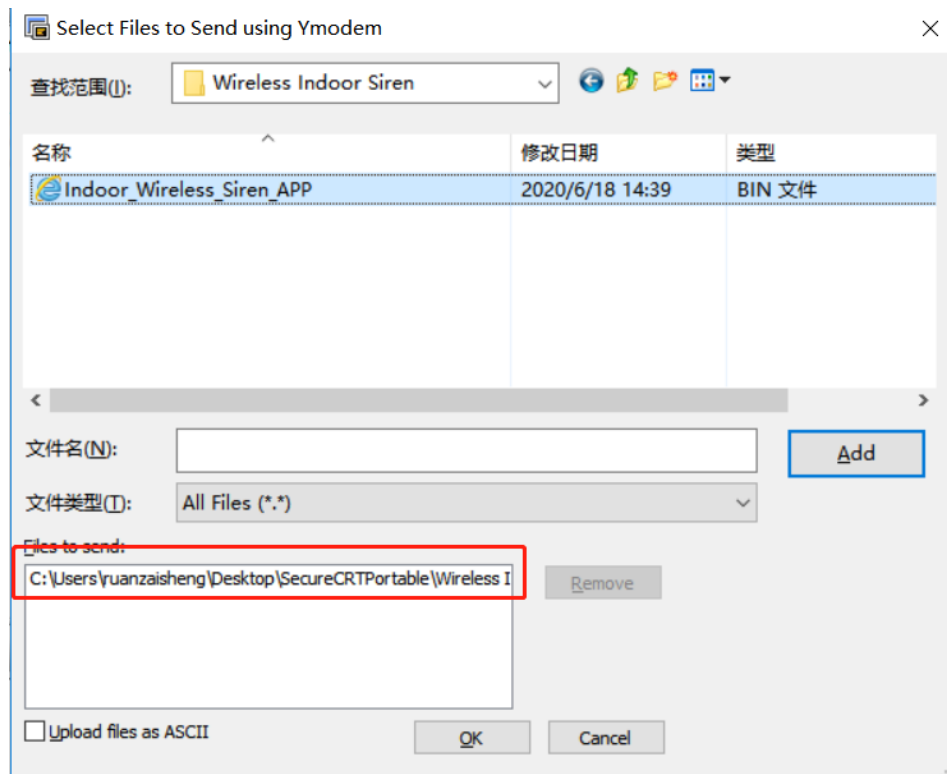

Title:	DS-PWA How to Upgrade DS-PSG-WI Wireless Siren by RS232 Cable	Version:	v1.0	Date:	07/15/2020
Product:	AX Series Wireless Security Control Panel			Page:	4 of 6

5. Choose “Send Yodem” as shown in below image.

6. Choose Firmware and Add to transfer list, and Click OK to start transfer.