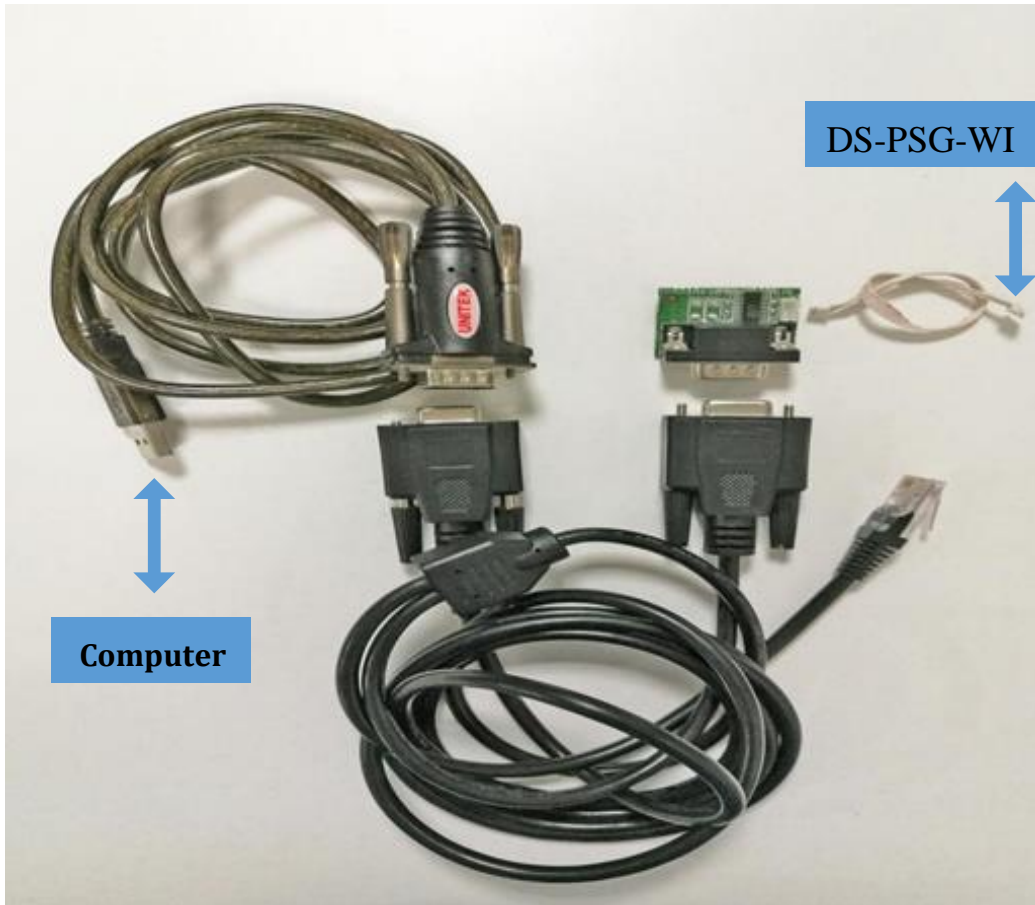

<b>Title:</b>	DS-PWA How to Upgrade DS-PSG-WI Wireless Siren by RS232 Cable	<b>Version:</b>	v1.0	<b>Date:</b>	07/15/2020
<b>Product:</b>	AX Series Wireless Security Control Panel			<b>Page:</b>	1 of 6

## Preparation

1. Wireless Siren DS-PSG-WI
2. RS232 serial port cable
3. Software SecureCRT and TFTP (/20 Alarm/Hikvision/11 Installation&How to/Tool/)
4. Firmware APS\_IndoorSiren433\_CN\_STD\_V1.2.0\_build200618 (433MHz)  
APS\_IndoorSiren868\_EN\_STD\_V1.2.0\_build200618 (868MHz)

## How to Upgrade DS-PSG-WI Wireless Siren by RS232 Cable

To support AX Hub Wireless Control Panel 1.0.6 function, DS-PSG-WI Wireless Siren support Buzzer and LED function. In this situation, Wireless Siren DS-PSG-WI need to be upgraded by RS232 cable.

- 1. Connect laptop USB port with Wireless Siren by RS232 serial cable.**

<b>Title:</b>	DS-PWA How to Upgrade DS-PSG-WI Wireless Siren by RS232 Cable	<b>Version:</b>	v1.0	<b>Date:</b>	07/15/2020
<b>Product:</b>	AX Series Wireless Security Control Panel			<b>Page:</b>	2 of 6