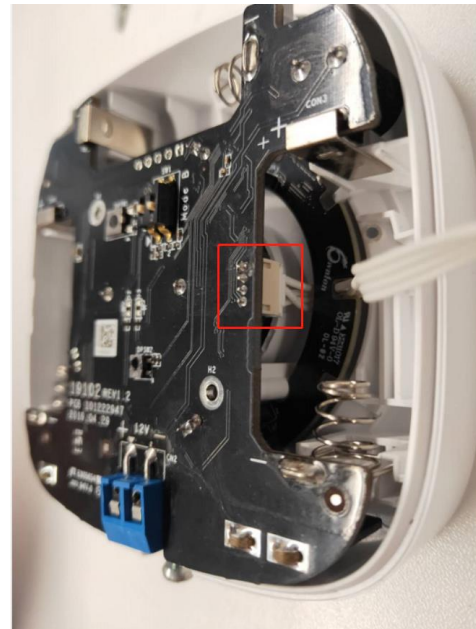

<b>Title:</b>	DS-PWA How to Upgrade DS-PSG-WI Wireless Siren by RS232 Cable	<b>Version:</b>	v1.0	<b>Date:</b>	07/15/2020
<b>Product:</b>	AX Series Wireless Security Control Panel			<b>Page:</b>	1 of 6

## Preparation

1. Wireless Siren DS-PSG-WI
2. RS232 serial port cable
3. Software SecureCRT and TFTP (/20 Alarm/Hikvision/11 Installation&How to/Tool/)
4. Firmware APS\_IndoorSiren433\_CN\_STD\_V1.2.0\_build200618 (433MHz)  
APS\_IndoorSiren868\_EN\_STD\_V1.2.0\_build200618 (868MHz)

## How to Upgrade DS-PSG-WI Wireless Siren by RS232 Cable

To support AX Hub Wireless Control Panel 1.0.6 function, DS-PSG-WI Wireless Siren support Buzzer and LED function. In this situation, Wireless Siren DS-PSG-WI need to be upgraded by RS232 cable.

- 1. Connect laptop USB port with Wireless Siren by RS232 serial cable.**

<b>Title:</b>	DS-PWA How to Upgrade DS-PSG-WI Wireless Siren by RS232 Cable	<b>Version:</b>	v1.0	<b>Date:</b>	07/15/2020
<b>Product:</b>	AX Series Wireless Security Control Panel			<b>Page:</b>	2 of 6