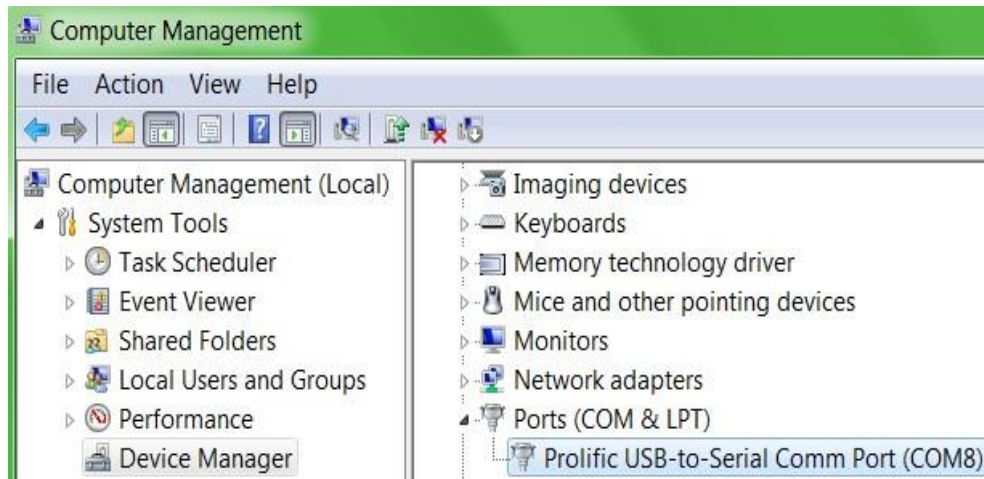

Title:	DS-PWA How to Upgrade DS-PSG-WI Wireless Siren by RS232 Cable	Version:	v1.0	Date:	07/15/2020
Product:	AX Series Wireless Security Control Panel			Page:	2 of 6

2. Check the COM port in computer's device management.