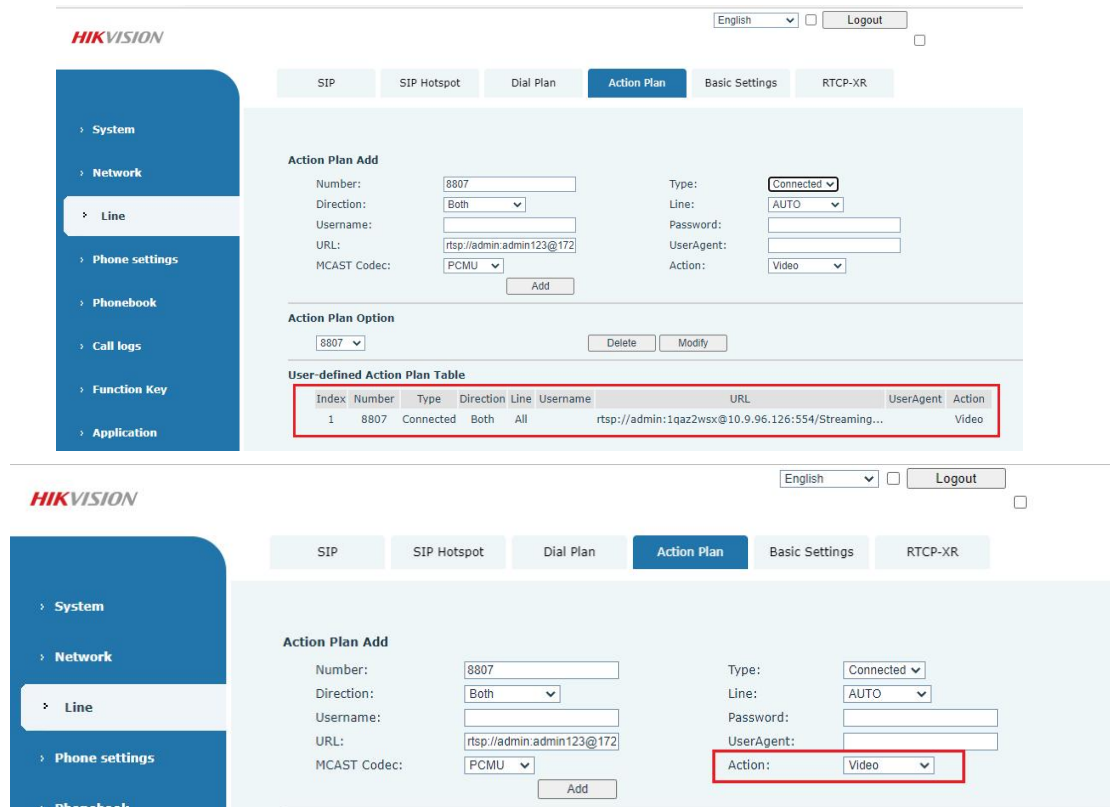

How to Link IP Camera when Calling on SIP Phone

Login SIP phone web interface, enter *Line--Action Plan* and configure the linkage

Parameter explanation:

Number: Number or IP on the other side (supports the same number expression as dial plan)

Type: When to live view the camera video, **Early** means before answer the call, **Connected** means after.

Direction: Both, incoming call or outgoing call

Line: Select the line which you want to link the IP camera live view

Username and Password: keep them empty, we will include them in the url

URL: input the RTSP command, for example

Main stream: rtsp://admin:admin123@172.18.9.200:554/Streaming/Channels/101

Sub stream: rtsp://admin:admin123@172.18.9.200:554/Streaming/Channels/102

Action: live view camera linkage select Video

If you set the type as **Connected**, when number 8807 device call the SIP phone or call 8807 from SIP phone, after answer the call, you can see the linked IP camera on the screen.