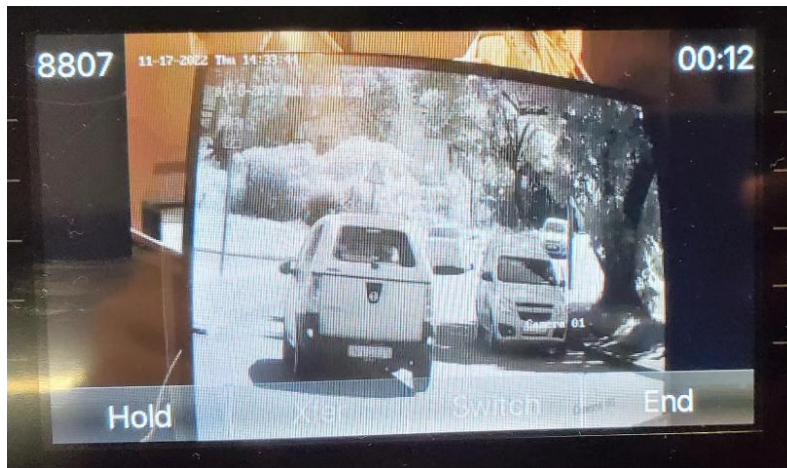

Title:	How to Link IP Camera when Calling on SIP Phone	Version:	V1.0	Date:	11/16/2022
Product:	Video Intercom			Page:	3 of 2