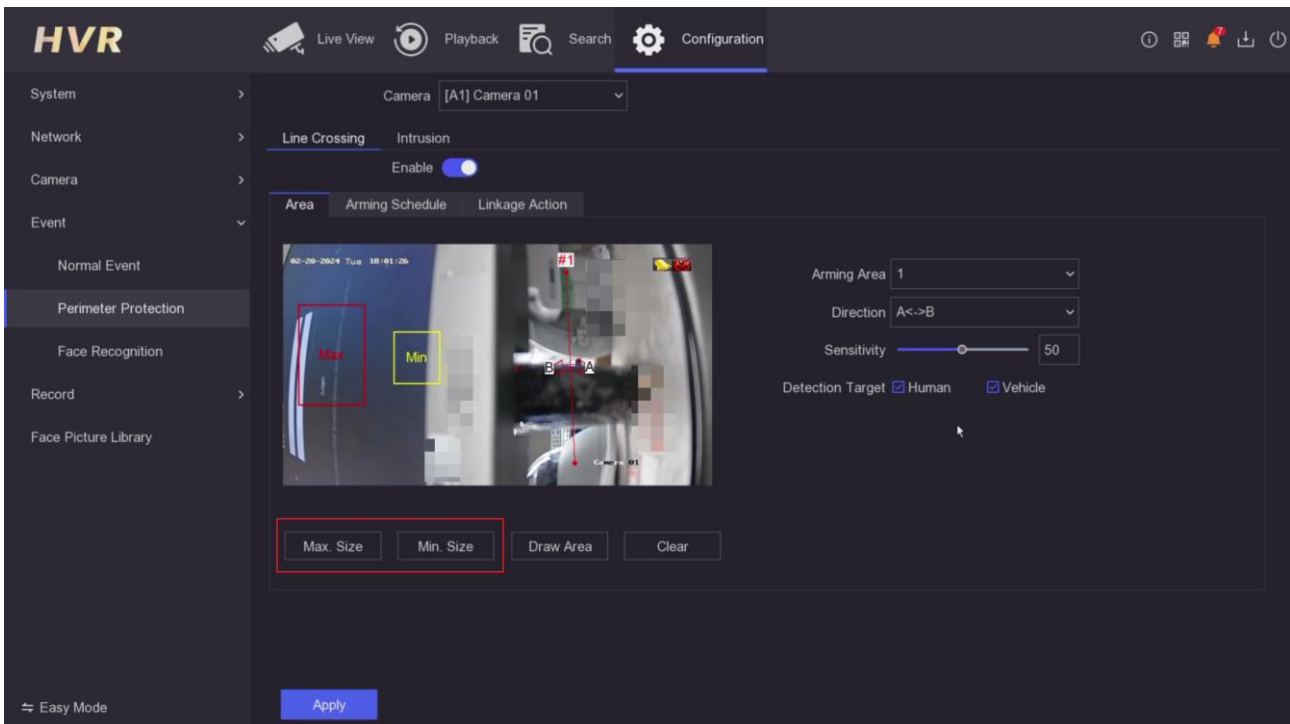

- Enhanced IPC Mode

10. Support HTTPS and HTTPS Browsing function

The screenshot shows the HIKVISION web interface. The top navigation bar includes 'Live View', 'Playback', 'Picture', and 'Configuration' (highlighted in red). Below this, there are tabs for 'Platform Access', 'Email', 'Network Service' (highlighted), 'Wi-Fi', 'Other', 'Integration Protocol', and 'Log Server Settings'. On the left, a sidebar menu lists 'Local', 'System', and 'Network' categories, with 'Advanced Settings' selected. The main content area contains the following settings:

Create Self-signed Certificate

- Enable RTSP
- Enable WebSocket

A red 'Save' button is located at the bottom of the configuration area.

11. Add to configure Local Live View permission on Local and Web.

When a user is logged out on the DVR local, if any user have no Local Live View permission, “No Permission” is displayed.

12. Support HDCVI 5MP (16:9) camera access

13. Support draw Max. Size and Min. Size for Perimeter Protection Event

14. Support human/vehicle playback on Hik-Connect

Available Modes:

300229089	DVR-E04G-XE(STD)
300229089	DVR-E04G-XE(STD)
300229089	DVR-E04G-XE(STD)
300229088	DVR-E04G-XE(NEU)
300229088	DVR-E04G-XE(NEU)
300229087	DVR-E04U-XB(NEU)
300229087	DVR-E04U-XB(NEU)
300229086	DVR-E04U-XB(STD)
300229086	DVR-E04U-XB(STD)
300229086	DVR-E04U-XB(STD)
300229085	DVR-E08Q-XB(NEU)
300229085	DVR-E08Q-XB(NEU)
300229084	DVR-E08Q-XB(STD)
300229084	DVR-E08Q-XB(STD)
300229084	DVR-E08Q-XB(STD)