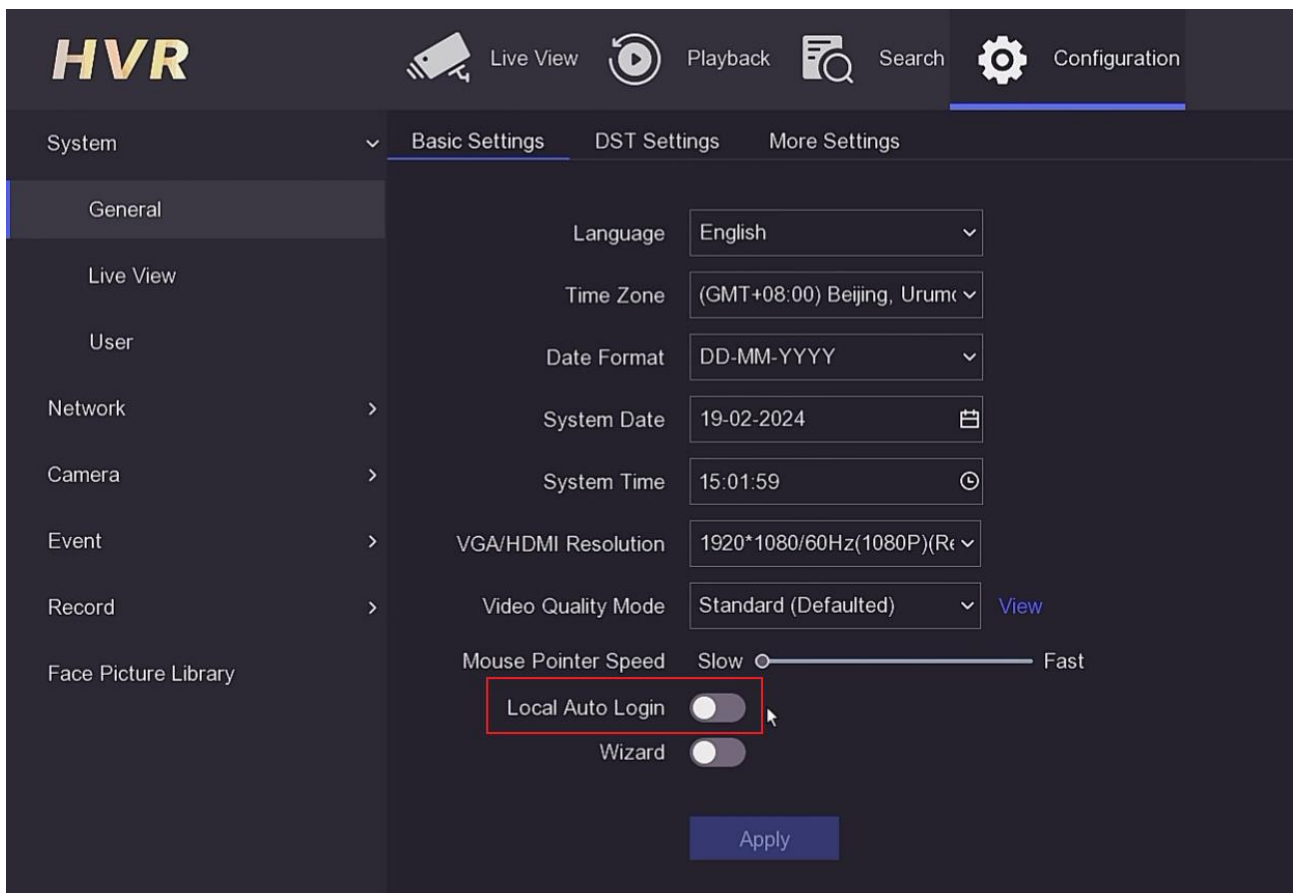

Turbo HD DVR V4.75.000 Release Notes

Firmware Basic Information	Firmware Version:	V4.75.000
	SDK Version:	6.1.9.48
	Player library:	7.3.5.0
	Web version:	V4.0.1build240126

Reason of Upgrade

Modify the product design, add new functions and optimize the user experience.

Main update

1. Added Local Auto Login function.

- a. After the device is activated, it will pop-up prompt for “Enable local auto login?”

- b. When login to the device, it will pop-up prompt for “Enable local auto login?”

c. You can configure Local Auto Login in System ->General->Basic Settings.

2. Support HC/HCP import Target Picture Library

For DVR with face function:

- a. Support import Target Picture Library by HC/HCP.
- b. Support face function configuration by HCP.