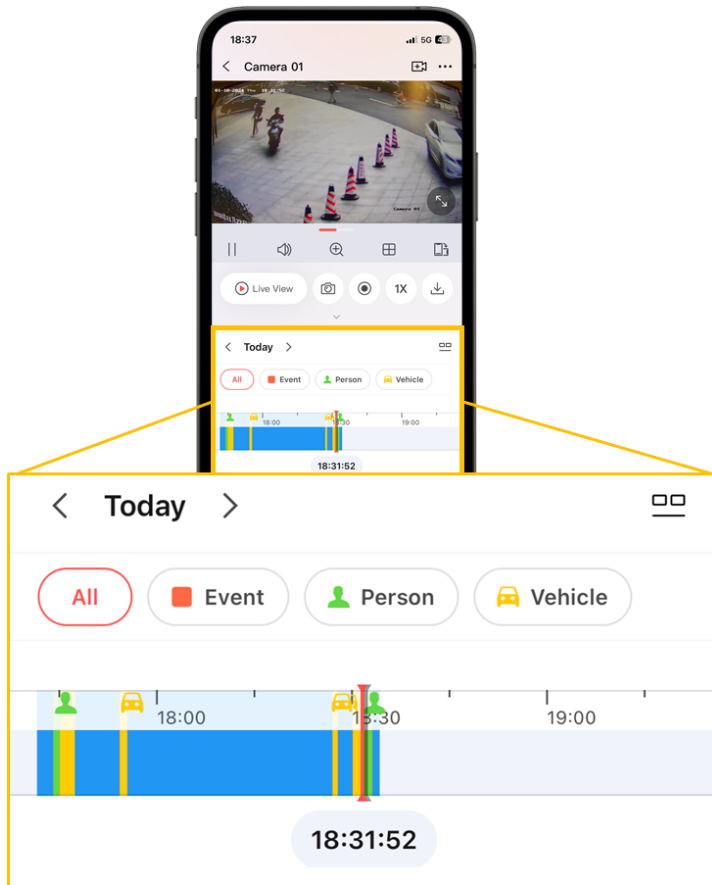

14. Support human/vehicle playback on Hik-Connect

Available Modes:

300229089	DVR-E04G-XE(STD)
300229089	DVR-E04G-XE(STD)
300229089	DVR-E04G-XE(STD)
300229088	DVR-E04G-XE(NEU)
300229088	DVR-E04G-XE(NEU)
300229087	DVR-E04U-XB(NEU)
300229087	DVR-E04U-XB(NEU)
300229086	DVR-E04U-XB(STD)
300229086	DVR-E04U-XB(STD)
300229086	DVR-E04U-XB(STD)
300229085	DVR-E08Q-XB(NEU)
300229085	DVR-E08Q-XB(NEU)
300229084	DVR-E08Q-XB(STD)
300229084	DVR-E08Q-XB(STD)
300229084	DVR-E08Q-XB(STD)