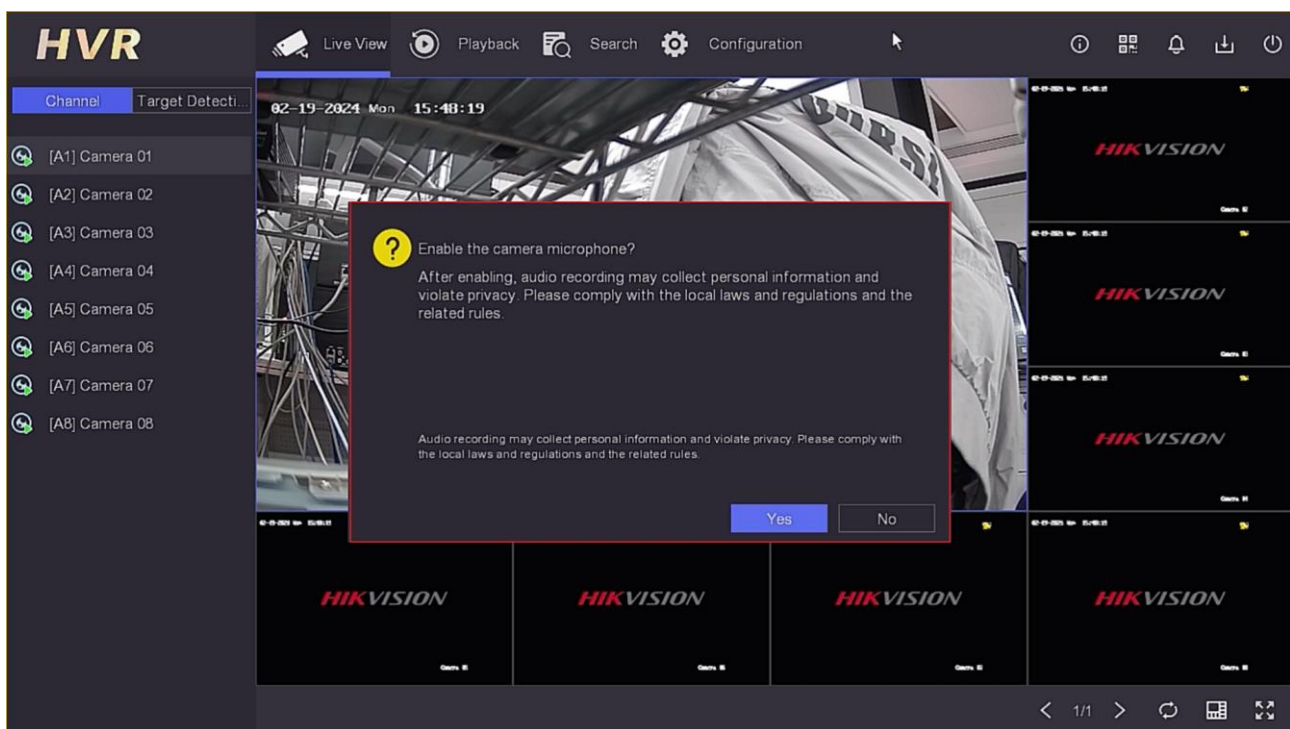

2. Support HC/HCP import Target Picture Library

For DVR with face function:

- a. Support import Target Picture Library by HC/HCP.
- b. Support face function configuration by HCP.

3. Add pop-up prompt for “Enable the camera microphone?”

When detected the camera support coaxial audio but the camera microphone is disable, it will pop up prompt for “Enable the camera microphone?”.