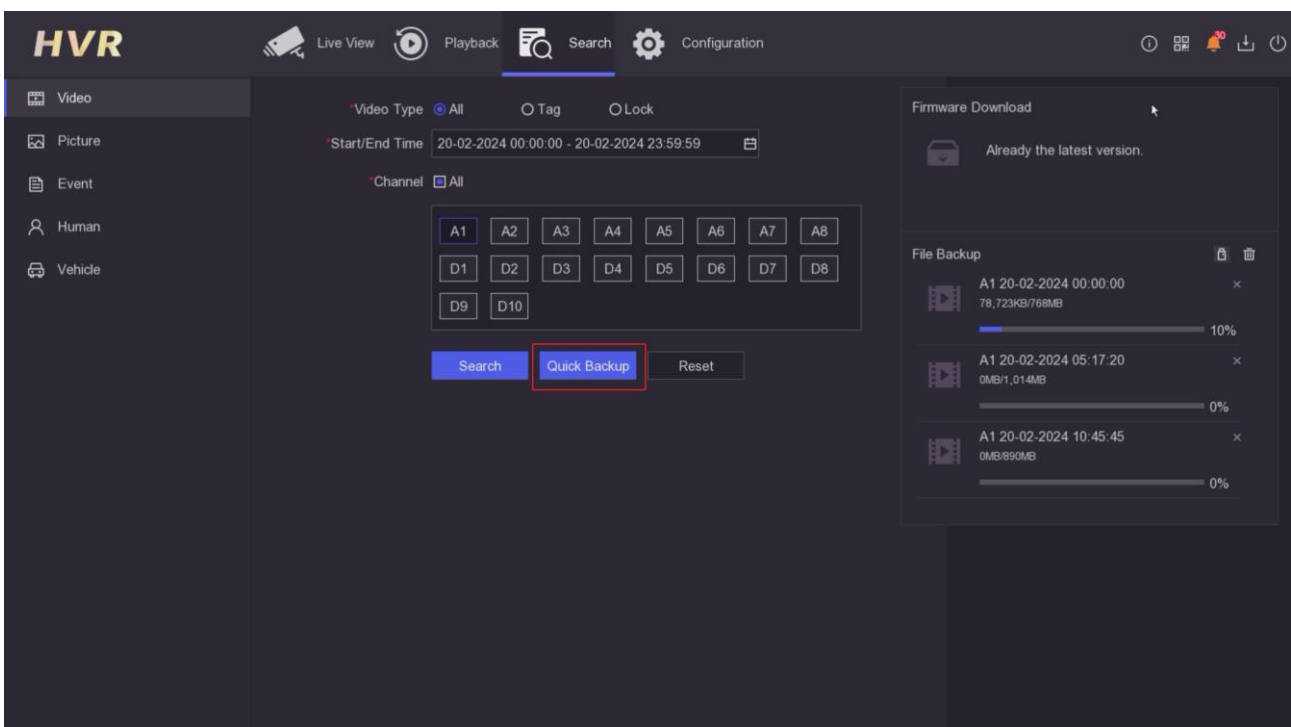

6. Support Quick Backup function and Multi-channel backup simultaneously.

- a. Quick Backup can realize one-click batch backup of video files. When Quick Backup videos, customers can select the time period accurately to the second, convenient for them to download the video for the time period they really need, saving more time and storage space.