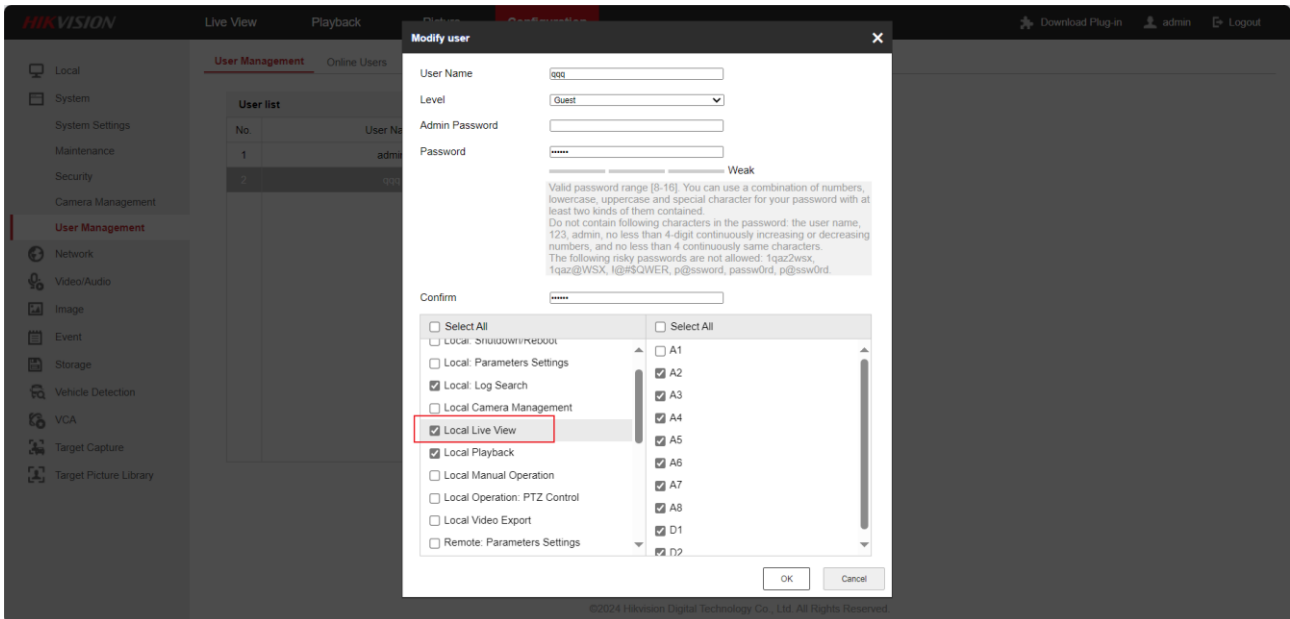

- Enhanced IPC Mode

10. Support HTTPS and HTTPS Browsing function

The screenshot shows the HIKVISION web interface. The top navigation bar includes 'Live View', 'Playback', 'Picture', and 'Configuration' (highlighted in red). Below this, there are tabs for 'Platform Access', 'Email', 'Network Service' (highlighted), 'Wi-Fi', 'Other', 'Integration Protocol', and 'Log Server Settings'. On the left, a sidebar menu lists 'Local', 'System', and 'Network' categories, with 'Advanced Settings' selected. The main content area contains the following settings:

- Enable HTTP
- Enable HTTPS
- Enable HTTPS Browsing

Install Certificate

Installation Method

- Create Self-signed Certificate
- Signed certificate is available, start the installation directly.
- Create the certificate request first and continue the installation.

Create Self-signed Certificate

- Enable RTSP
- Enable WebSocket

A red 'Save' button is located at the bottom of the configuration area.

11. Add to configure Local Live View permission on Local and Web.

When a user is logged out on the DVR local, if any user have no Local Live View permission, “No Permission” is displayed.