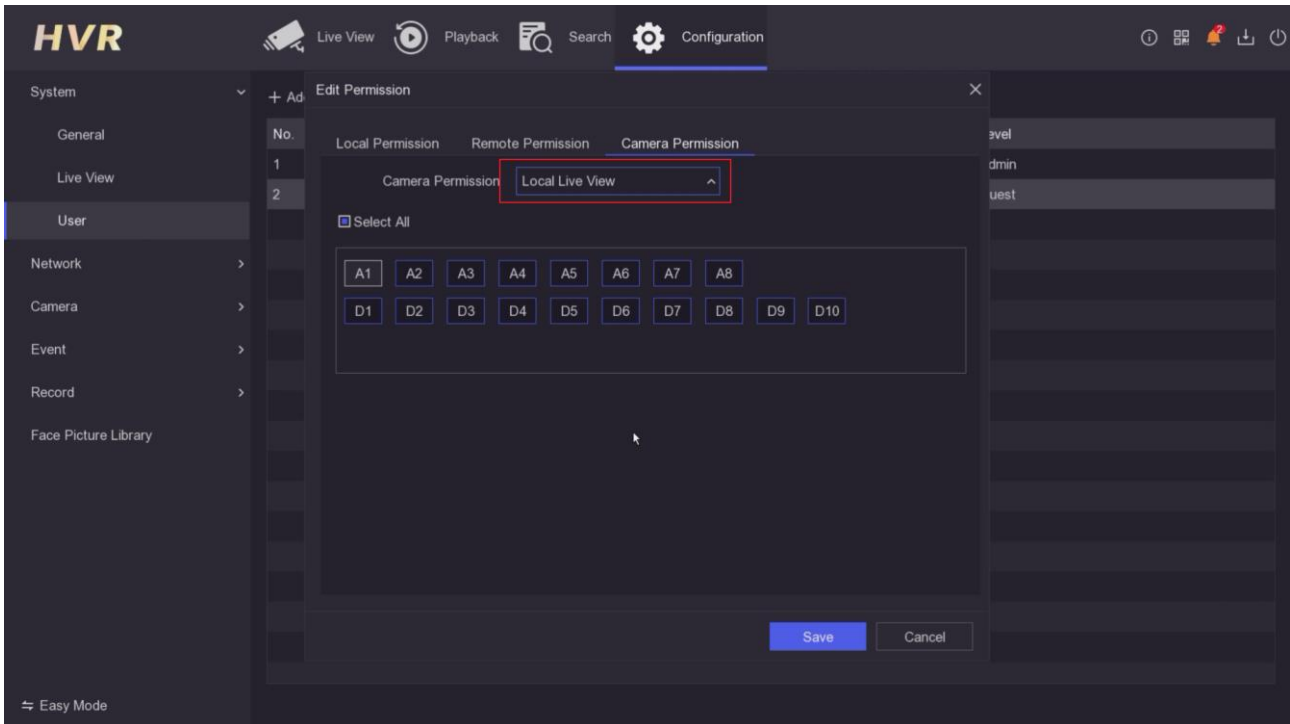

- Enable PPPoE
- Dynamic IP:
- User Name:
- Password:
- Confirm:

A red 'Save' button is located at the bottom of the configuration area.

9. Support to configure Enhanced-IP Mode in Web site.

The screenshot shows the HIKVISION web interface. The top navigation bar includes 'Live View', 'Playback', 'Picture', and 'Configuration' (highlighted in red). Below this, there are tabs for 'Basic Information', 'Time Settings', 'RS-485', 'Menu Output', 'More Settings' (highlighted), and 'About'. On the left, a sidebar menu lists 'System Settings', 'Maintenance', 'Security', 'Camera Management', 'User Management', 'Network', 'Video/Audio', 'Image', 'Event', and 'Storage' categories, with 'System Settings' selected. The main content area contains the following setting:

- Enhanced IPC Mode

10. Support HTTPS and HTTPS Browsing function

The screenshot shows the HIKVISION web interface. The top navigation bar includes 'Live View', 'Playback', 'Picture', and 'Configuration' (highlighted in red). Below this, there are tabs for 'Platform Access', 'Email', 'Network Service' (highlighted), 'Wi-Fi', 'Other', 'Integration Protocol', and 'Log Server Settings'. On the left, a sidebar menu lists 'Local', 'System', and 'Network' categories, with 'Advanced Settings' selected. The main content area contains the following settings:

- Enable HTTP
- Enable HTTPS
- Enable HTTPS Browsing

Install Certificate

Installation Method

- Create Self-signed Certificate
- Signed certificate is available, start the installation directly.
- Create the certificate request first and continue the installation.

Create Self-signed Certificate

- Enable RTSP
- Enable WebSocket

A red 'Save' button is located at the bottom of the configuration area.

11. Add to configure Local Live View permission on Local and Web.

When a user is logged out on the DVR local, if any user have no Local Live View permission, “No Permission” is displayed.