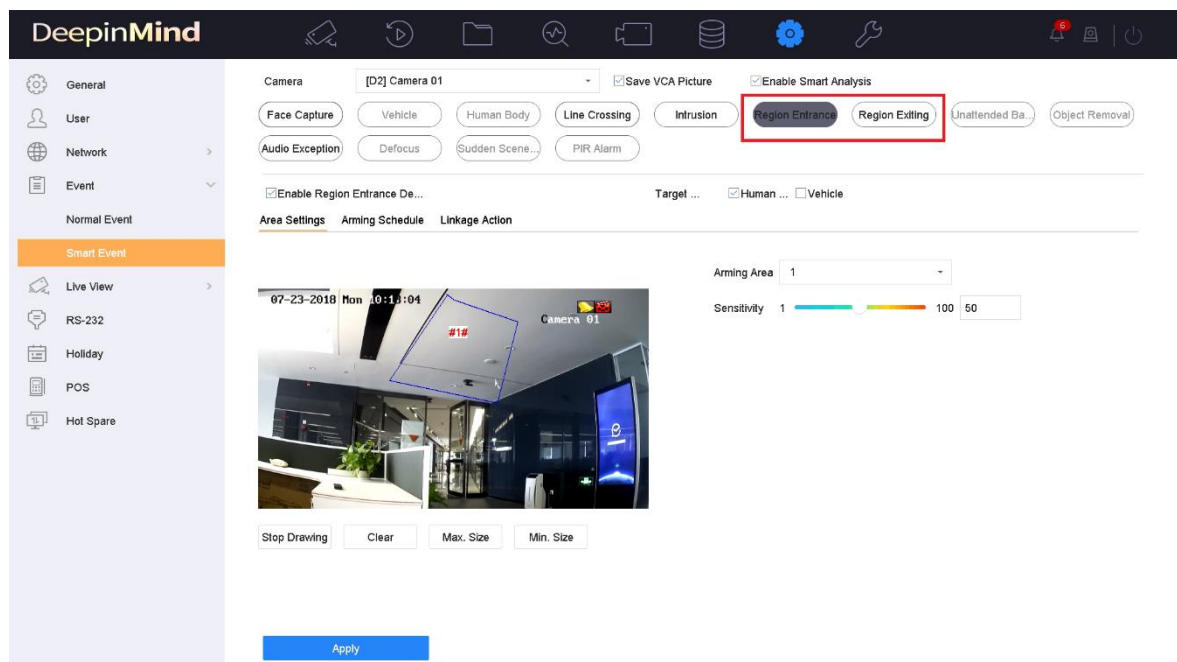

### Main Features

- i. Newly supports upload the alarms by ISAPI protocol.
- ii. SMD Newly support region entrance and region exit. Among intrusion, line crossing, region entrance and region exit, only two of them can be enabled in the same channel.