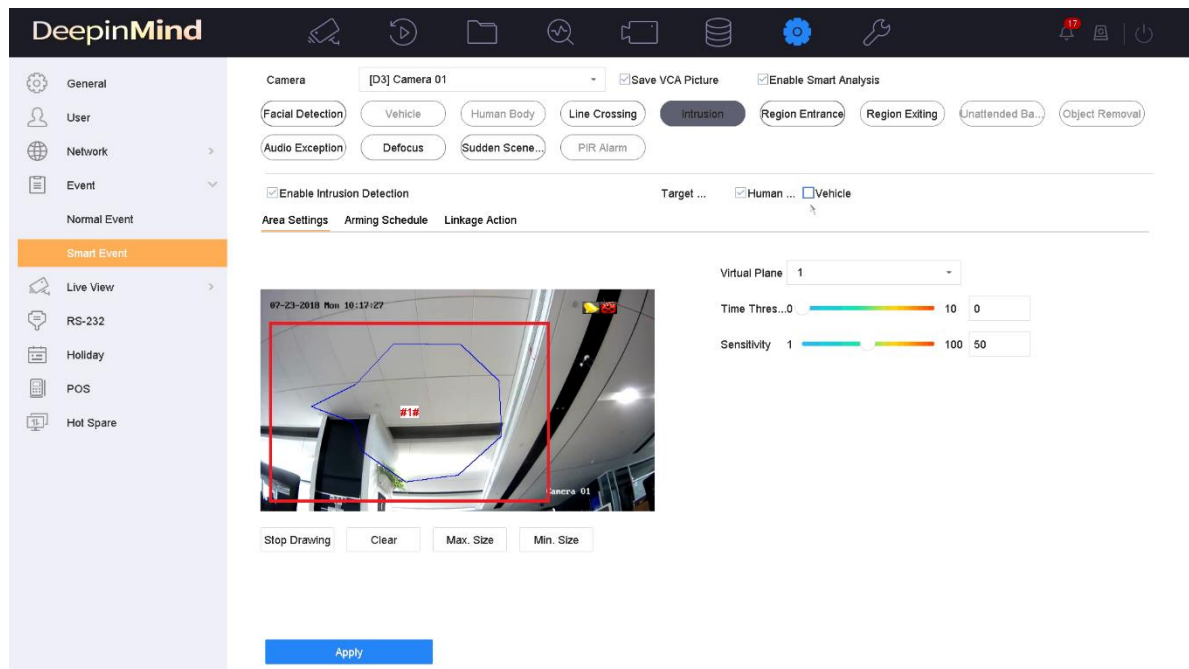

### Main Features

- i. Newly supports upload the alarms by ISAPI protocol.
- ii. SMD Newly support region entrance and region exit. Among intrusion, line crossing, region entrance and region exit, only two of them can be enabled in the same channel.

iii. The rule of the SMD can support up to decagon and concave-convex shape.

iv. Newly supports transparent transmission for alarms from IPC.