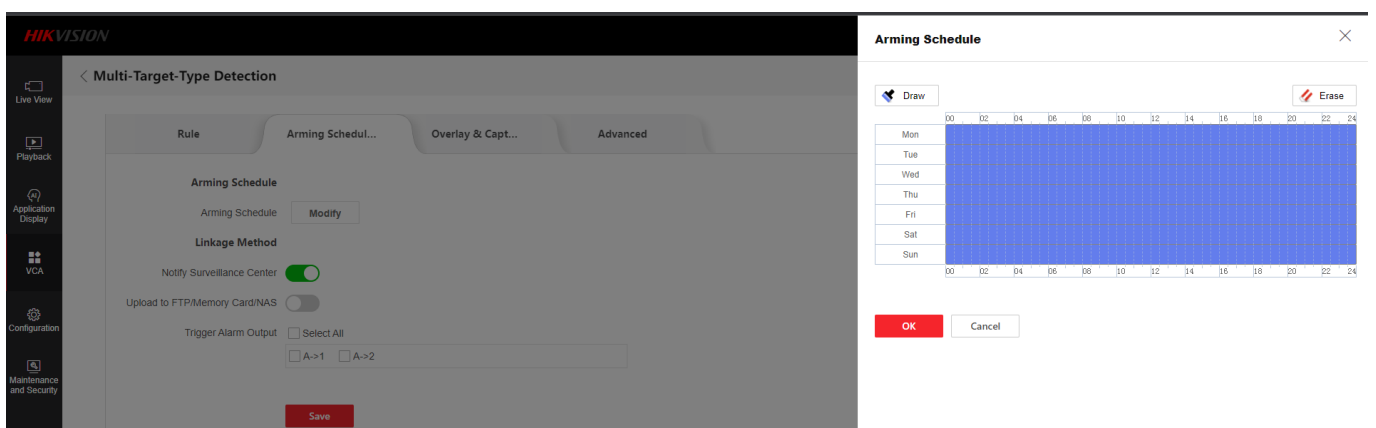

- 1 Person arming

- i. Go to Multi-Target-Type Detection, Set the detection area and minimum pupil distance, and then enable it.

- ii. Set the arming schedule and linkage method

- iii. Go to Person arming, set the Face Picture Library

iv. Add Face Picture Library

v. import face picture and model them

- vi. Back to person arming, set the arming schedule and linkage method

2. ITS (Intelligent Transportation System)

- i. Support capturing vehicles; after access to the platform, support tracking and capturing vehicles;
 - ii. Support multi lanes detection (up to 6 lanes);
 - iii. Support multi scene direction (upward, downward, bidirectional, westward, eastward, northward, southward and other).
- **Improved ANPR intelligent function;**
 - **Added security patch;**