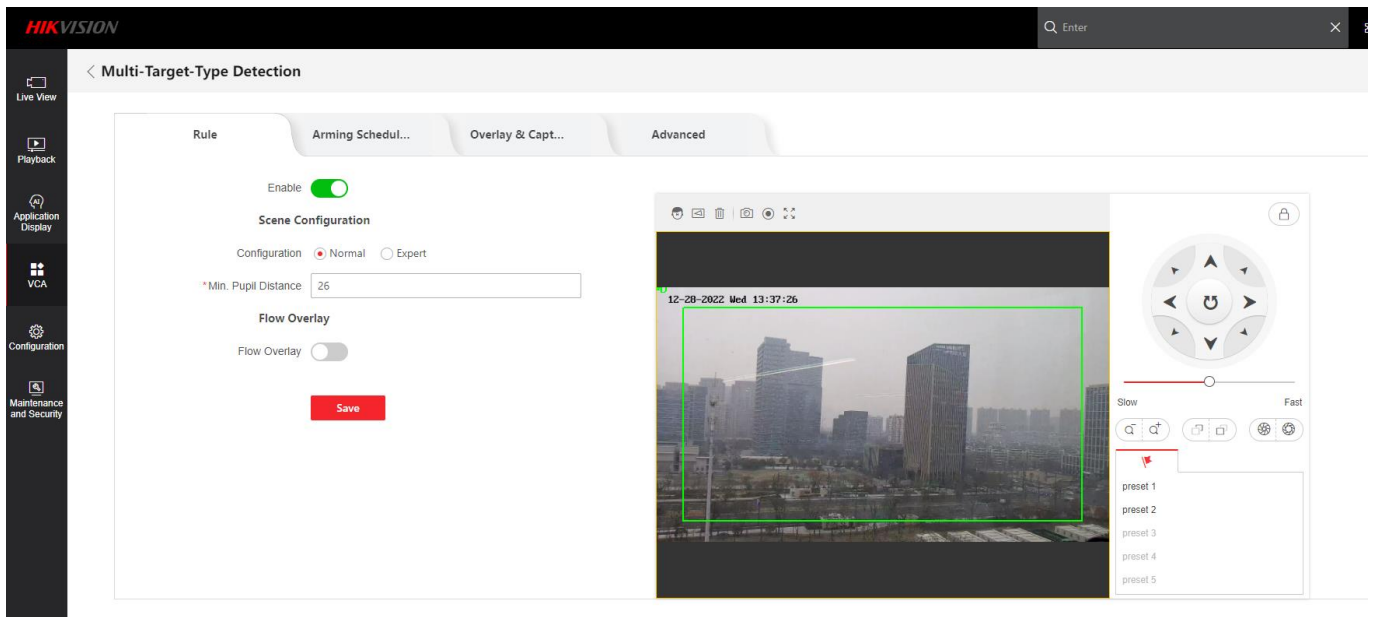

OTAP (Open Thing Access Protocol): unified integrated standard and push-pull mode of HikVision protocol in the public network and private network.

- **Added person arming and ITS(Intelligent Transportation System);**

- 1 Person arming

- i. Go to Multi-Target-Type Detection, Set the detection area and minimum pupil distance, and then enable it.

- ii. Set the arming schedule and linkage method

- iii. Go to Person arming, set the Face Picture Library

iv. Add Face Picture Library

v. import face picture and model them

- vi. Back to person arming, set the arming schedule and linkage method

2. ITS (Intelligent Transportation System)

- i. Support capturing vehicles; after access to the platform, support tracking and capturing vehicles;
 - ii. Support multi lanes detection (up to 6 lanes);
 - iii. Support multi scene direction (upward, downward, bidirectional, westward, eastward, northward, southward and other).
- **Improved ANPR intelligent function;**
 - **Added security patch;**