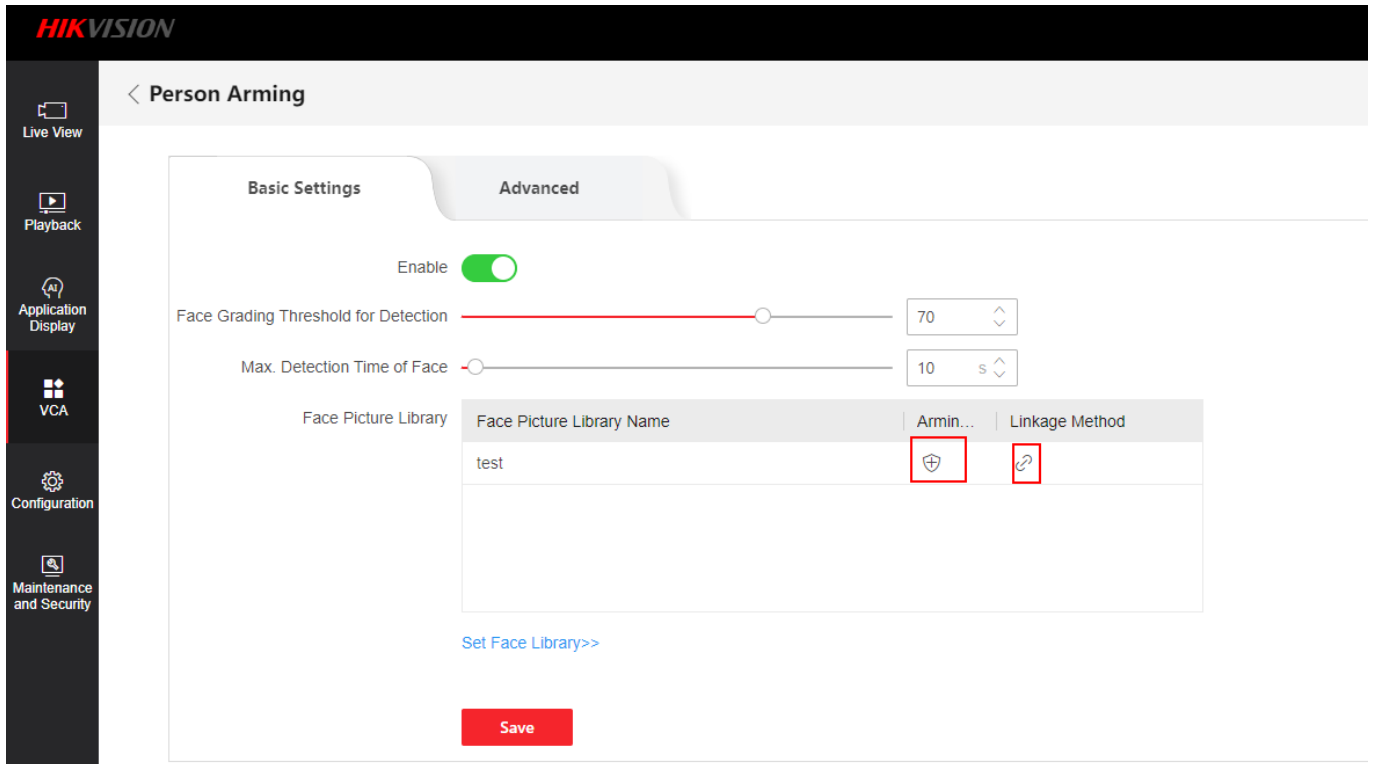

- 1 Person arming

- i. Go to Multi-Target-Type Detection, Set the detection area and minimum pupil distance, and then enable it.

- ii. Set the arming schedule and linkage method

- iii. Go to Person arming, set the Face Picture Library

iv. Add Face Picture Library

v. import face picture and model them

- vi. Back to person arming, set the arming schedule and linkage method

2. ITS (Intelligent Transportation System)

- i. Support capturing vehicles; after access to the platform, support tracking and capturing vehicles;
 - ii. Support multi lanes detection (up to 6 lanes);
 - iii. Support multi scene direction (upward, downward, bidirectional, westward, eastward, northward, southward and other).
- **Improved ANPR intelligent function;**
 - **Added security patch;**