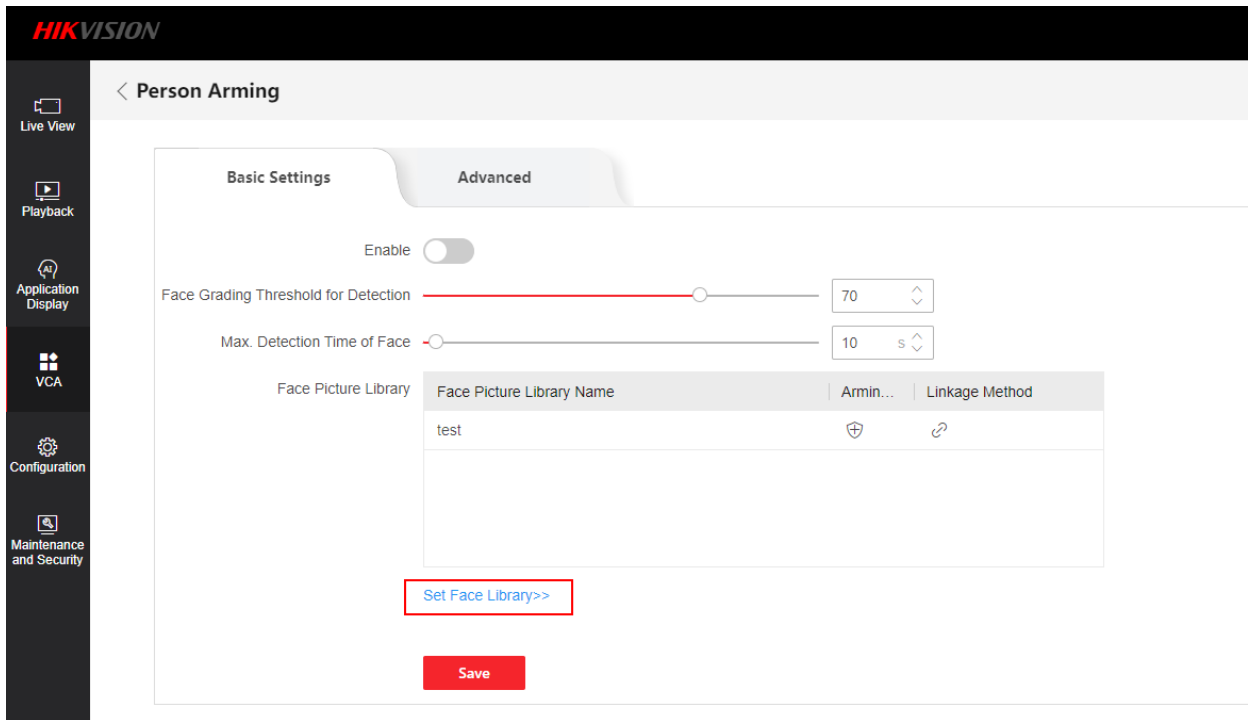

- 1 Person arming

- i. Go to Multi-Target-Type Detection, Set the detection area and minimum pupil distance, and then enable it.

- ii. Set the arming schedule and linkage method

- iii. Go to Person arming, set the Face Picture Library

iv. Add Face Picture Library

v. import face picture and model them

- vi. Back to person arming, set the arming schedule and linkage method

2. ITS (Intelligent Transportation System)

- i. Support capturing vehicles; after access to the platform, support tracking and capturing vehicles;
 - ii. Support multi lanes detection (up to 6 lanes);
 - iii. Support multi scene direction (upward, downward, bidirectional, westward, eastward, northward, southward and other).
- **Improved ANPR intelligent function;**
 - **Added security patch;**