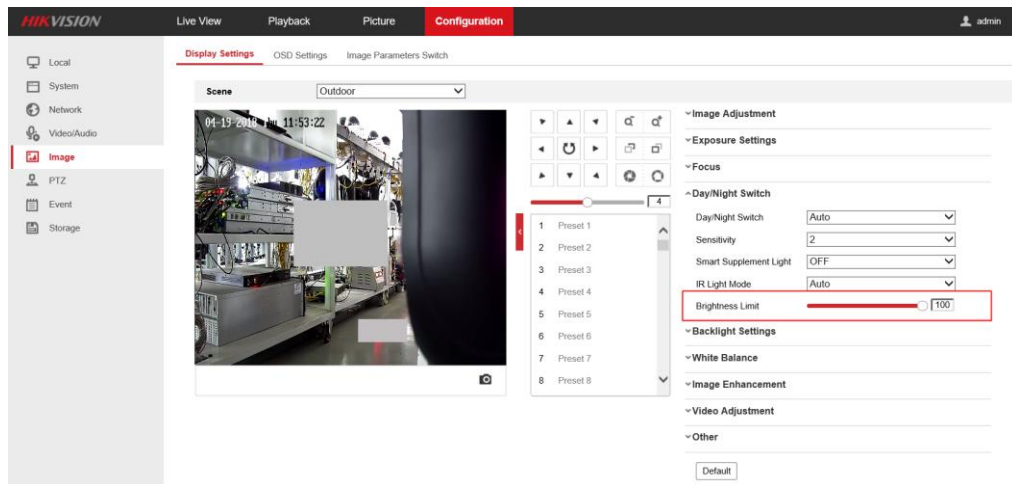

3) Support new Serial No. rules, which use combination of letters and numbers

4) Support deep learning algorithm

3. Supported Model List

DF Series Supported Model List (DFxxxxx)		
DS-2DF8225I5H-AEL	DS-2DF8225I5H-AELW	DS-2DF8225IH-AEL
DS-2DF8225IH-AELW		

Notes: This version only support DarkFighterX PTZ Camera models with (D), whether the product model with (D) or not can be checked on the products label, as shown below.