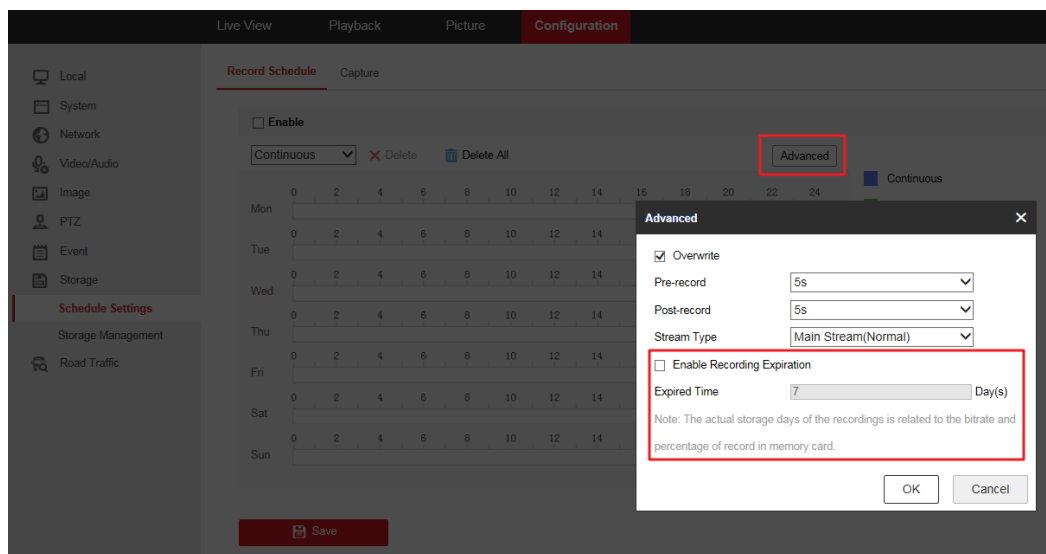

- version (Device Pack 9.6)
- (3) Exacqvision software
- (4) Avigilon Control Center
- (5) digifort
- (6) Hik Central version: V1.4.0.6

3. Version Main Updates(Compared with V5.5.26)

3.1 New Features

- **Newly support Recording Expiration in Recording Schedule. Records that exceed the Expired Time need to be deleted, and deleted videos cannot be recovered.**

[The rules]

1. **1. The Recording Expiration is disabled by default.**
2. **2. The expired time is in days, ranges from the 1 to 90 and the default is 7 days.**
   Note: The actual storage days of the recordings is related to the bitrate and the percentage of the record in memory card.
3. **3. After enable this function, a prompt message will pop up: If Recording Expiration is enabled, the deleted recordings cannot be restored.**