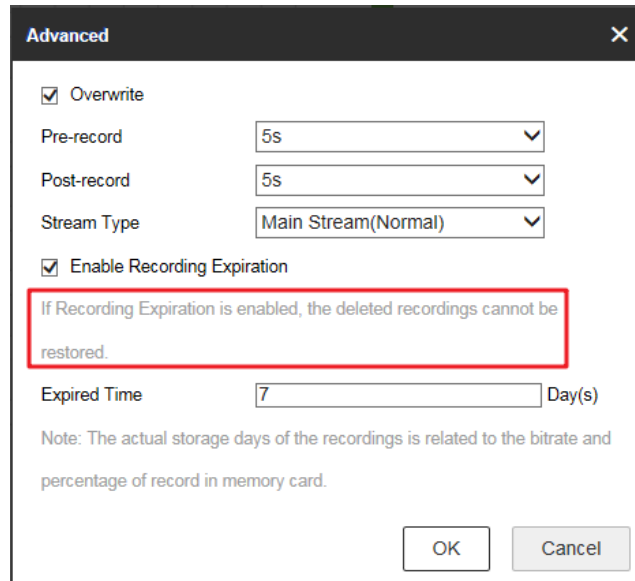

[The rules]

- 1. The Recording Expiration is disabled by default.**
- 2. The expired time is in days, ranges from the 1 to 90 and the default is 7 days.**
Note: The actual storage days of the recordings is related to the bitrate and the percentage of the record in memory card.
- 3. After enable this function, a prompt message will pop up: If Recording Expiration is enabled, the deleted recordings cannot be restored.**