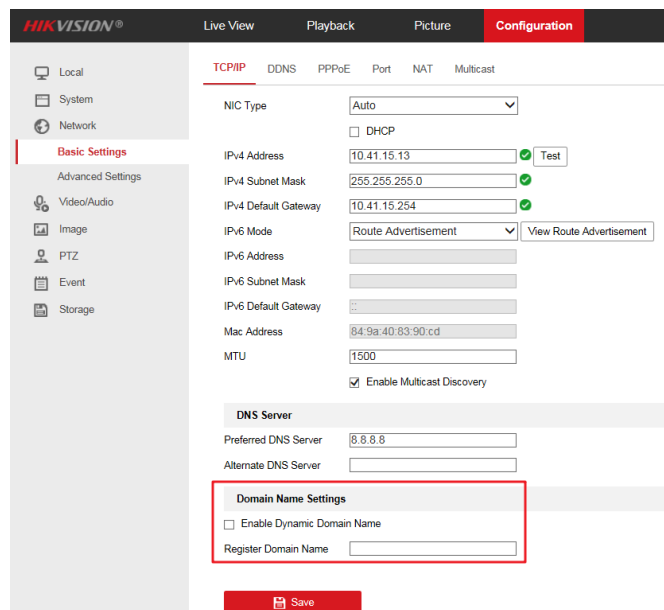

letters.

6. No restrictions on user rights.

7. When the user click on the original Format button, the SD card is formatted as an unencrypted card.

- Alarm information supports encrypted transmission.
- Newly support Domain Name Setting function. If Dynamic Domain Name is required, check the checkbox to enable the function and input the preferred domain name.

Note: DHCP is required for the dynamic domain name to take effect.

3.2 Improved Features

- Optimize the trigger mechanism of tracking and park action. When the pack action and smart-tracking are enabled at the same time and the park time is reached, if smart-tracking has been triggered at this time, the park action will not be executed until the end of tracking. If smart-tracking is not triggered at this time, park action will be performed.