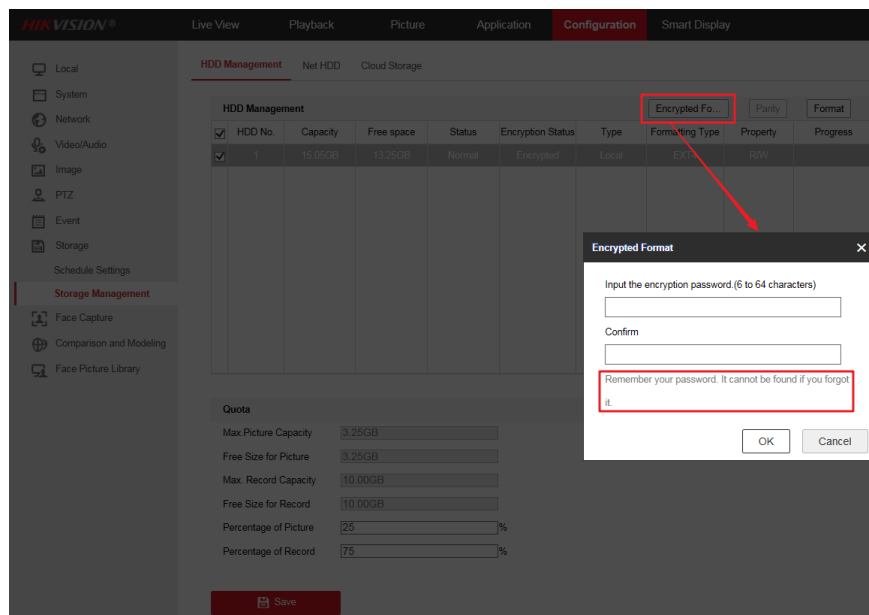

[The rules]

1. **1. Add 3 status: Unencrypted, Encrypted and Failed Verification.**
2. **2. Encryption password cannot be found if forgotten.**
3. **3. Support to encrypt all types of SD cards.**
4. **4. When the Hikvision Black Card is locked, click the Encrypted Format and Format button, it will prompt “Please unlock the memory card first”.**
5. **5. The encrypted password allows 6 to 64 characters, including numbers and**