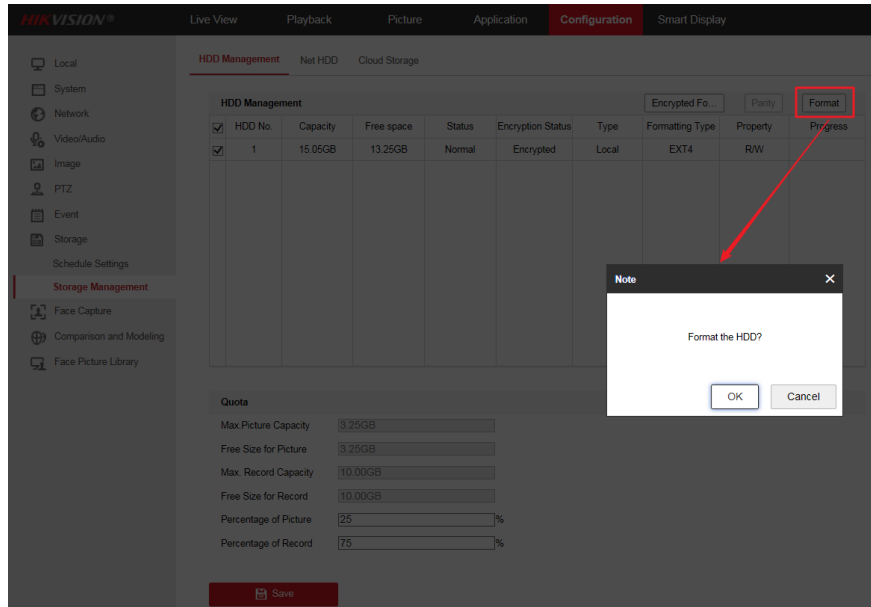

letters.

6. No restrictions on user rights.

7. When the user click on the original Format button, the SD card is formatted as an unencrypted card.