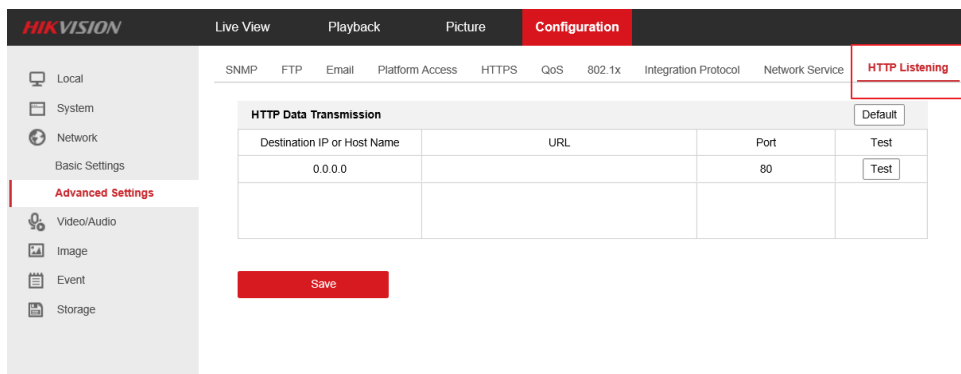

- **Tested Keyboard:**

DS-1600KI V2.0.0

DS-1006KI V1.0

Hikvision Firmware V5.5.83 Features

*for DS-2CD2XX3, DS-2CD2XX5, DS-2CD2XX7, DS-2CD3XX3, DS-2CD3XX5, DS-2CD3XX7, DS-2XM67XX Cameras

1. New Features

- Newly add 2MP HDMI models, support HDMI output(DS-2CD2125G0-IMS、 DS-2CD3125G0-IMS).
- Newly add 8MP HDMI models, support HDMI output(DS-2CD2185G0-IMS、 DS-2CD3185G0-IMS).
- Newly add 3 Series 6MP, 8MP models.
- Adjust sub-stream resolution: Sub-stream supports three resolutions, ratio of resolution is same with main-stream.
If main stream default resolution is 4:3, sub-stream is 640x480 by default.
If main stream default resolution is 16:9, sub-stream is 640x360 by default.
- Adjust main-stream resolution of 4MP device, newly add 720P
- 3 Series models support 5 ROI.
- Third-stream of 3 Series models add MJPEG video encoding.
- 3 Series models support 8 areas of privacy mask.
- 3 Series of 4MP, 6MP, 8MP models support third-stream target cropping.
- Newly support MP3 audio encoding.
- Optimize interface of live-view and smart event, newly add HTTP Listening.