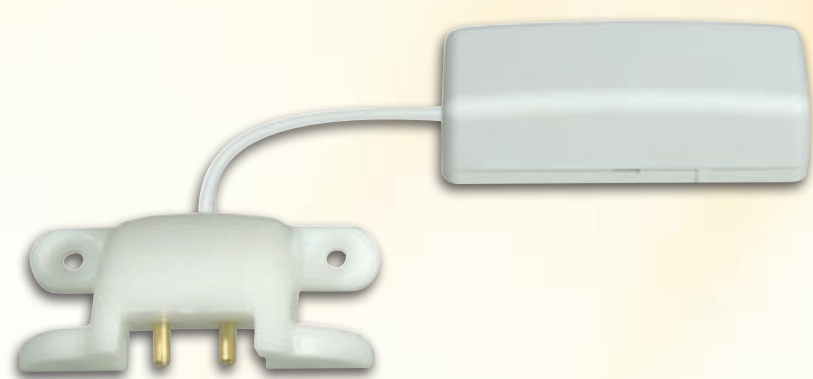

DSC's Wireless Security Suite

SIRENS

Outdoor Siren*
WT4911

Indoor Siren*
WT4901

KEYPADS

Wire-Free Keypad*
WT5500/WT5500P**/WT5500D

** Shown on image
† Proximity Tag

WIRELESS KEYS

5 Button Key*
WT4989

4 Button Key
WS4939

2 Button Key
WS4949

4 Button
12 Channel Key
WS4959

4 Button Key w/Flashlight
WS4969

COMMUNICATORS

Internet and GSM/GPRS Dual-Path
Alarm Communicator
TL265GS

GSM/GPRS Wireless
Alarm Communicator
GS2065

Alexor Panel*

4 Button Wireless
Wall Plate
WS4979

DETECTORS

Pet Immune
Detector
60 lbs (27 Kg)
WS4904P

Flood Detector
WS4985

Pet Immune
Detector
85 lbs (38 Kg)
WLS914

Glassbreak
Detector
WLS912L-433

Shock Sensor
EV-DW4927

LIFE SAFETY

Smoke Detector w/Heat
WS4916

Smoke Detector
WS4926

Carbon Monoxide
Detector
WS4913

1-Button Personal
Panic
WS4938

DOOR/WINDOW CONTACTS

Door/Window Contact
WS4945

Tri-Zone Door/Window
Contact
WS4965